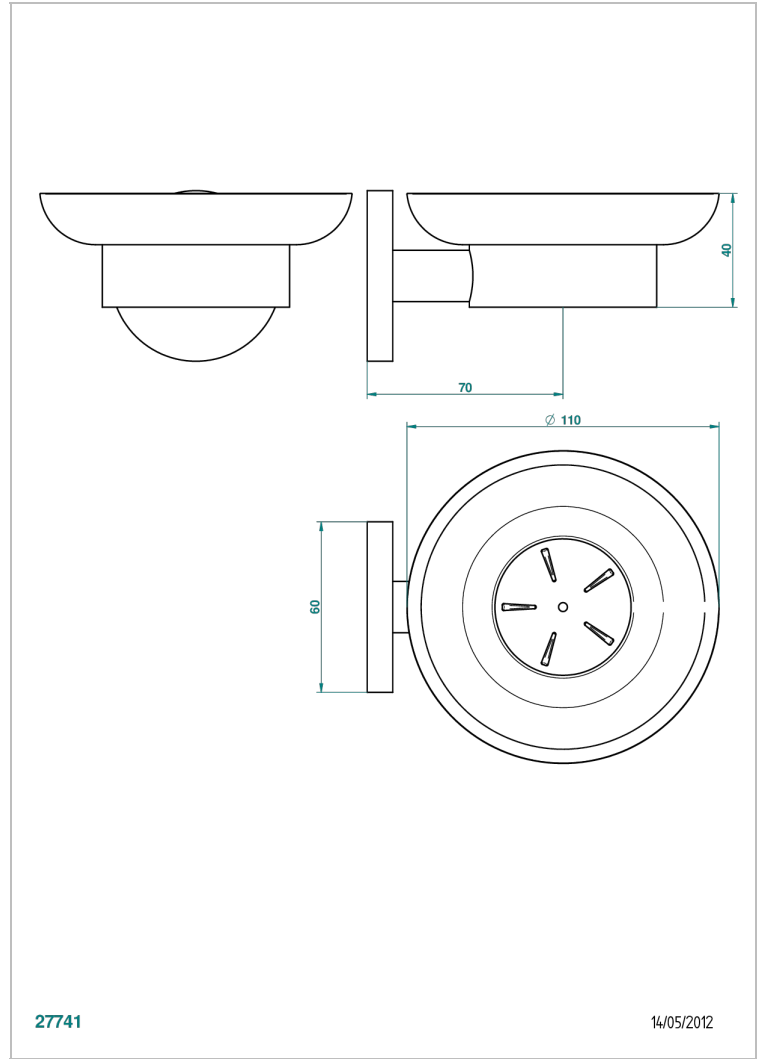

# NANO WITH LEVER

G5B-500

Wall mounted glass soap dish

27741

14/05/2012

## CHARACTERISTIC

- Nano with lever
- Wall mounted glass soap dish