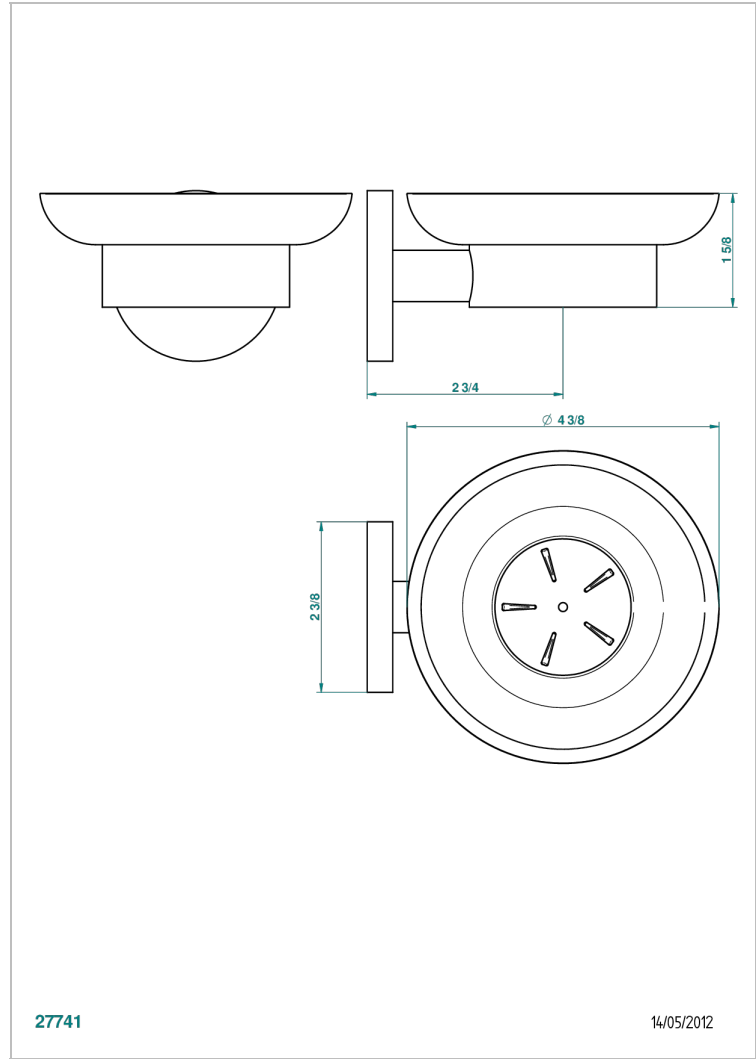

NANO WITH LEVER

G5B-500

Wall mounted glass soap dish

CHARACTERISTIC

- Nano with lever
- Wall mounted glass soap dish

AVAILABLE FINITIONS

Antique nickel - H28
Black ceram - D30
Matt chrome - C02
Matt gold - F07
Matt nickel (color finish) - C01
Polished chrome (color finish) - A02