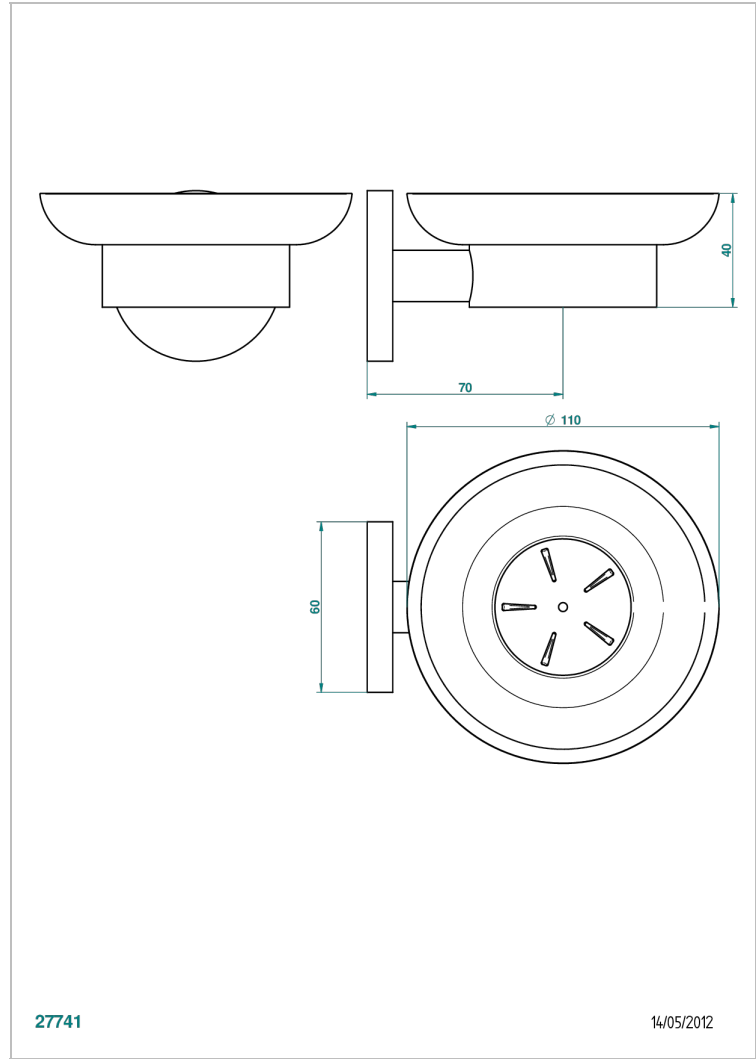

# NANO WITH LEVER

G5B-500

Wall mounted glass soap dish

THG<sup>®</sup>  
PARIS

27741

14/05/2012

## CHARACTERISTIC

- Nano with lever
- Wall mounted glass soap dish