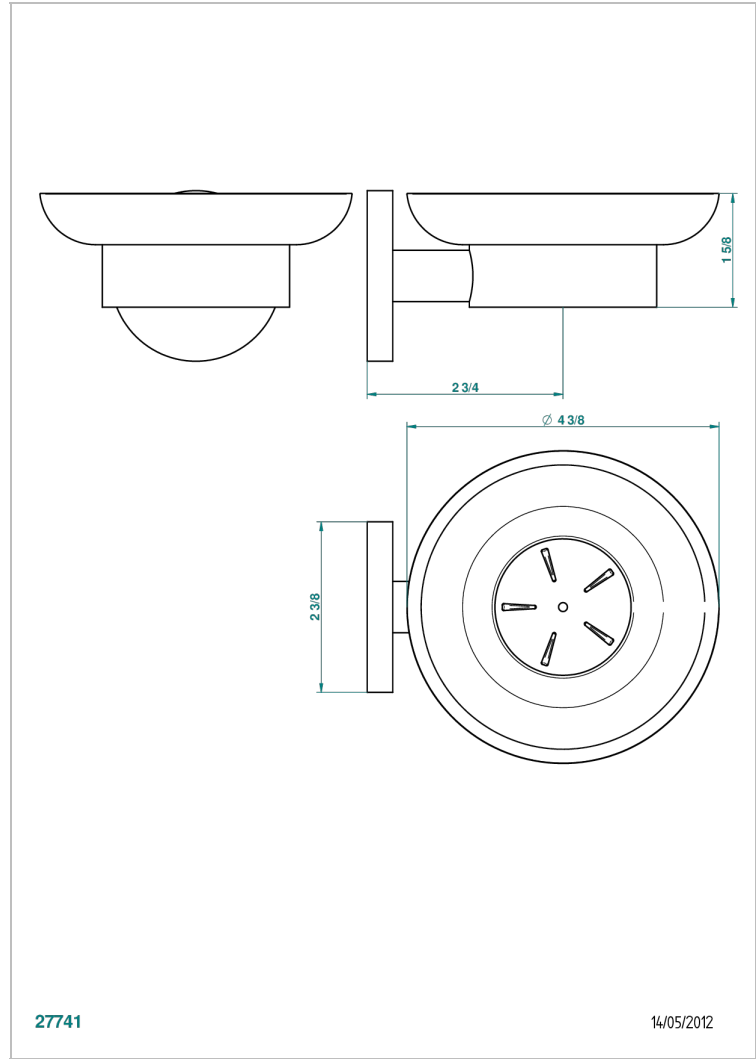

# NANO WITH LEVER

G5B-500

Wall mounted glass soap dish

27741

14/05/2012

## CHARACTERISTIC

- Nano with lever
- Wall mounted glass soap dish