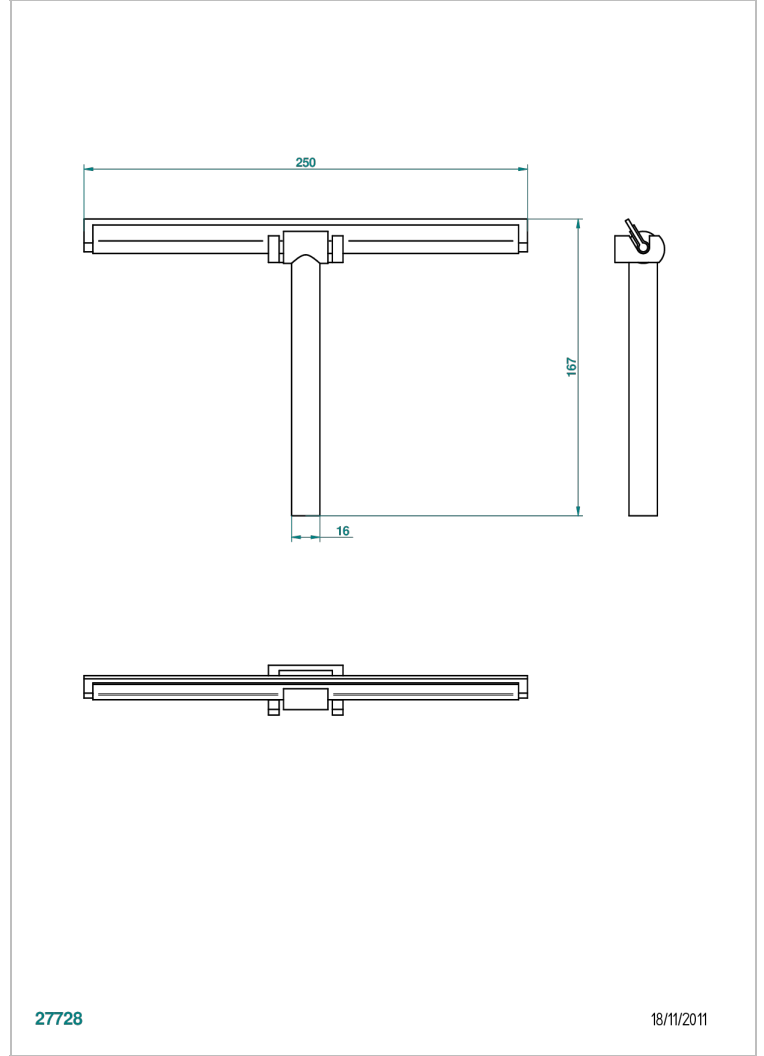

GENERAL ITEMS

G00-4627

Squeegee for shower glass door with wall hook

27728

18/11/2011

CHARACTERISTIC

- General Items
- Squeegee for shower glass door with wall hook

AVAILABLE FINITIONS

Polished chrome (color finish) - A02