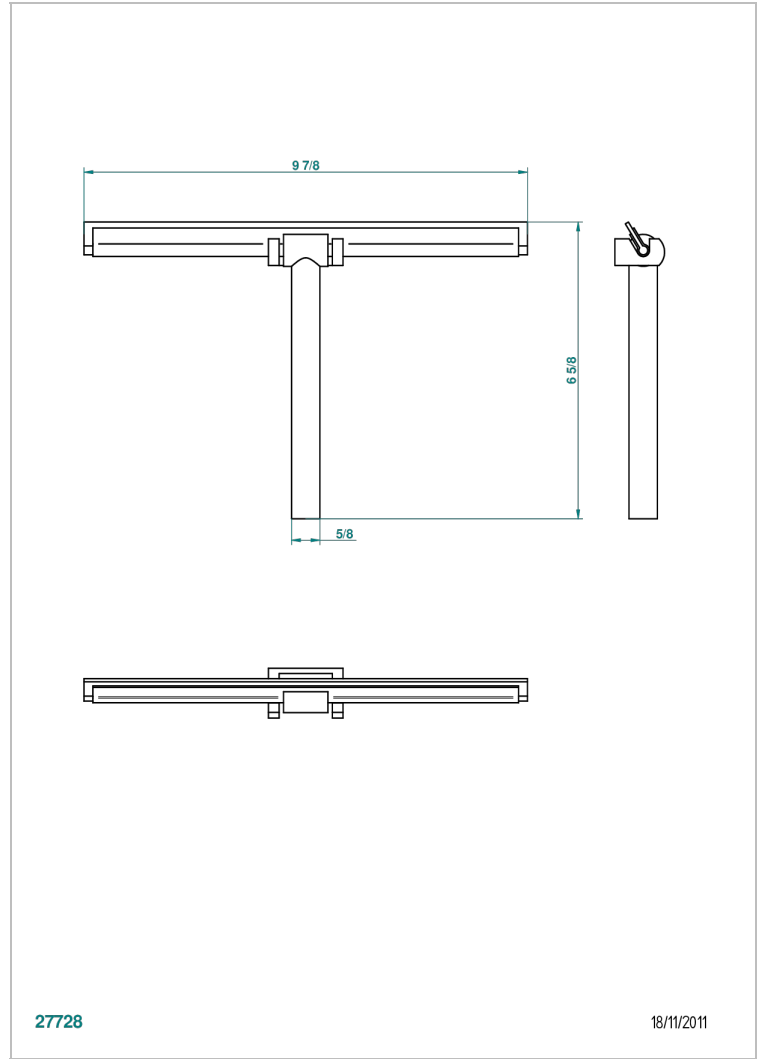

GENERAL ITEMS

G00-4627

Squeegee for shower glass door with wall hook

CHARACTERISTIC

- General Items
- Squeegee for shower glass door with wall hook

AVAILABLE FINITIONS

Polished chrome (color finish) - A02