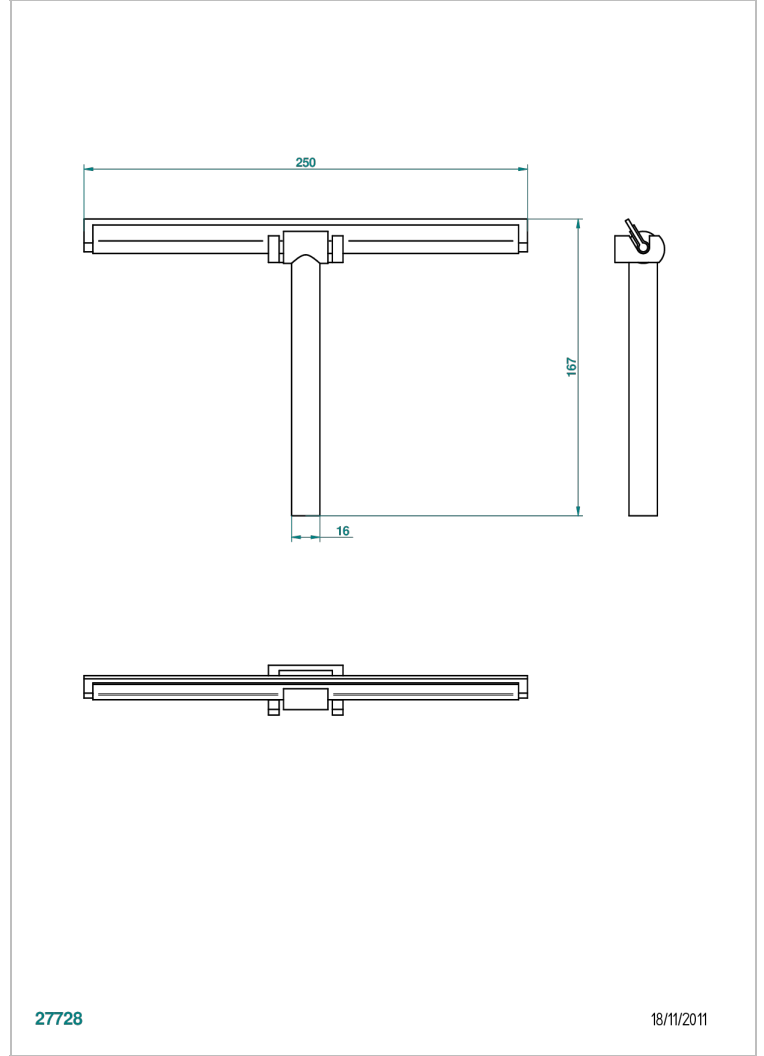

GENERAL ITEMS

G00-4627

Squeegee for shower glass door with wall hook

CHARACTERISTIC

- General Items
- Squeegee for shower glass door with wall hook

AVAILABLE FINITIONS

Polished chrome (color finish) - A02