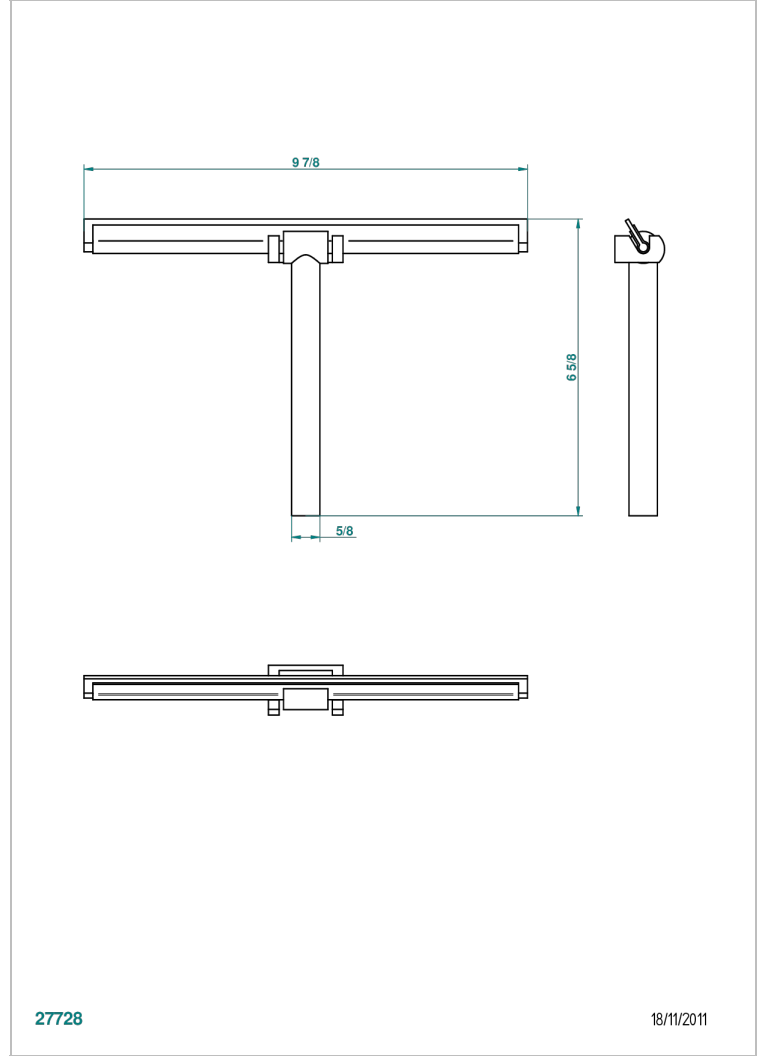

GENERAL ITEMS

G00-4627

Squeegee for shower glass door with wall hook

CHARACTERISTIC

- General Items
- Squeegee for shower glass door with wall hook

AVAILABLE FINITIONS

Polished chrome (color finish) - A02