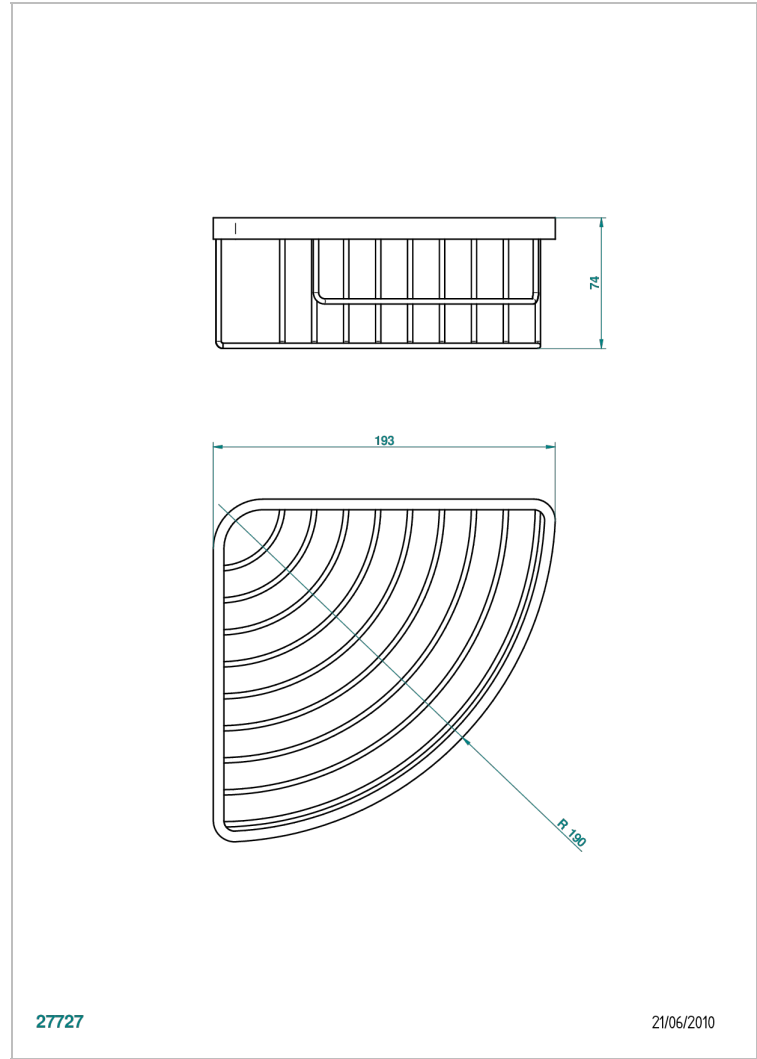

GENERAL PRODUCTS

G00-3627

Wire basket, large, for soap, corner, wall mounted.

THG[®]
PARIS

27727

21/06/2010

CHARACTERISTIC

- General Products
- Wire basket, large, for soap, corner, wall mounted.