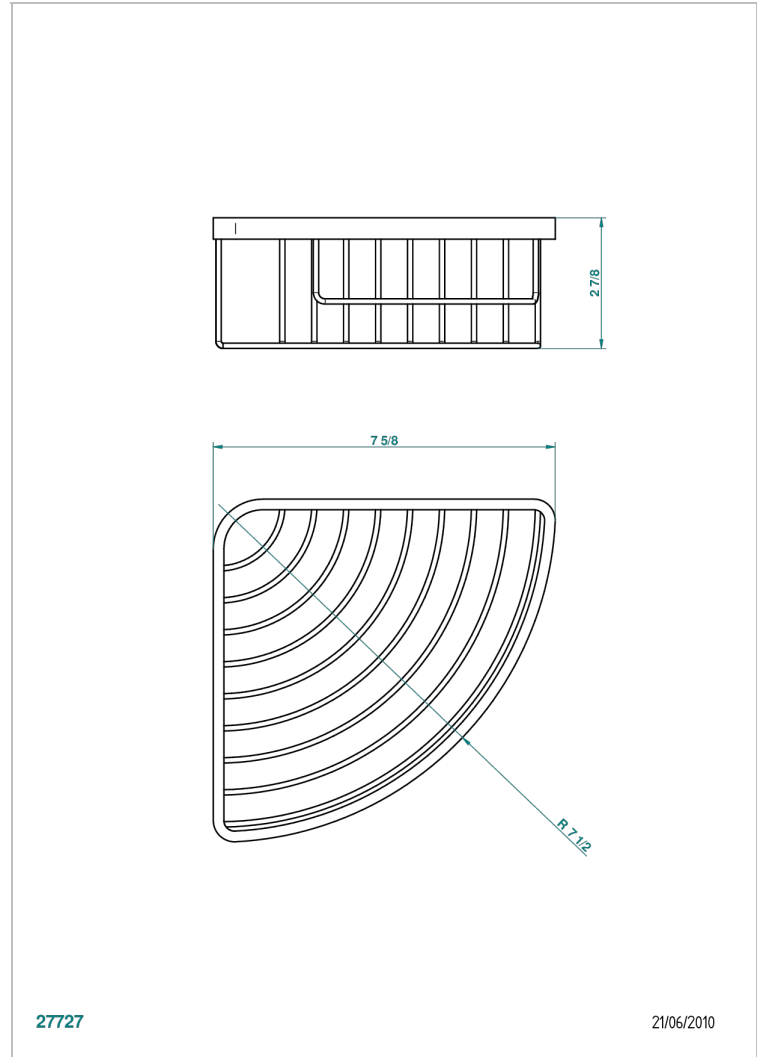

GENERAL PRODUCTS

G00-3627

Wire basket, large, for soap, corner, wall mounted.

27727

21/06/2010

CHARACTERISTIC

- General Products
- Wire basket, large, for soap, corner, wall mounted.

AVAILABLE FINITIONS