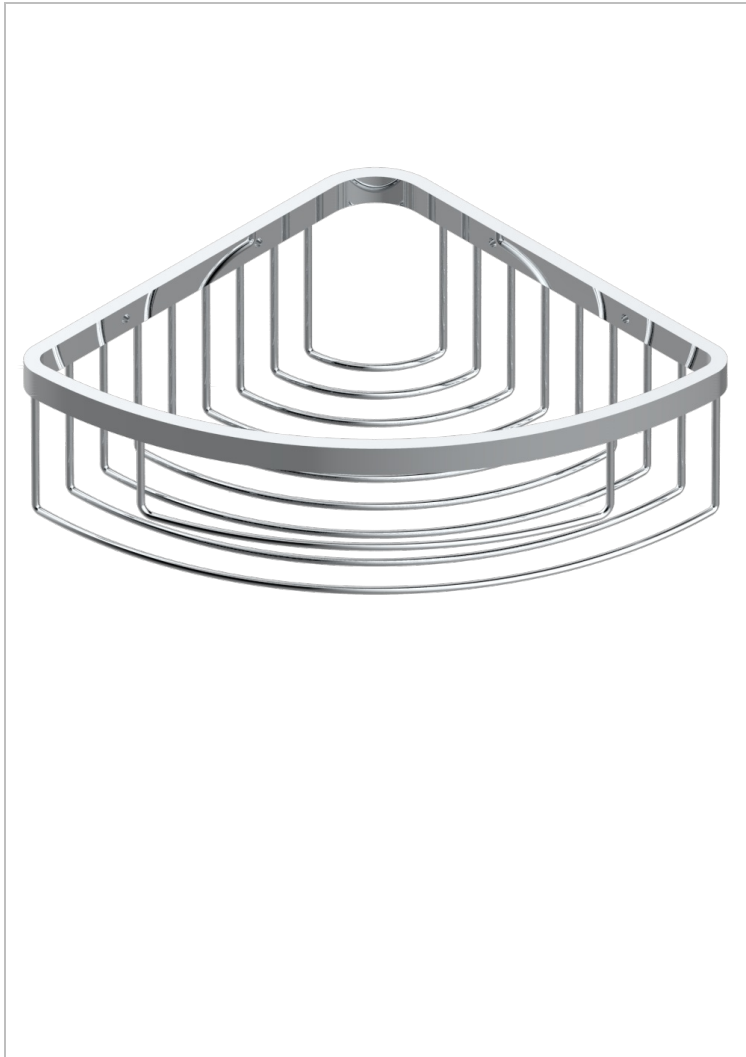

# GENERAL ITEMS

G00-3627

Corner soap dish no flange, 193 x 193 mm

27727

21/06/2010

## CHARACTERISTIC

- General Items
- Corner soap dish no flange, 193 x 193 mm

## AVAILABLE FINITIONS

Antique nickel - H28  
Black ceram - D30  
Blush PVD - H62  
Brass color PVD - H49  
Brown bronze color PVD - F33  
Gold color PVD - H52

Graphite PVD - H64  
Lacquered light bronze - D01  
Matt Umber PVD - H67  
Matt blush PVD - H60  
Matt brass color PVD - H50  
Matt brown bronze color PVD - F34