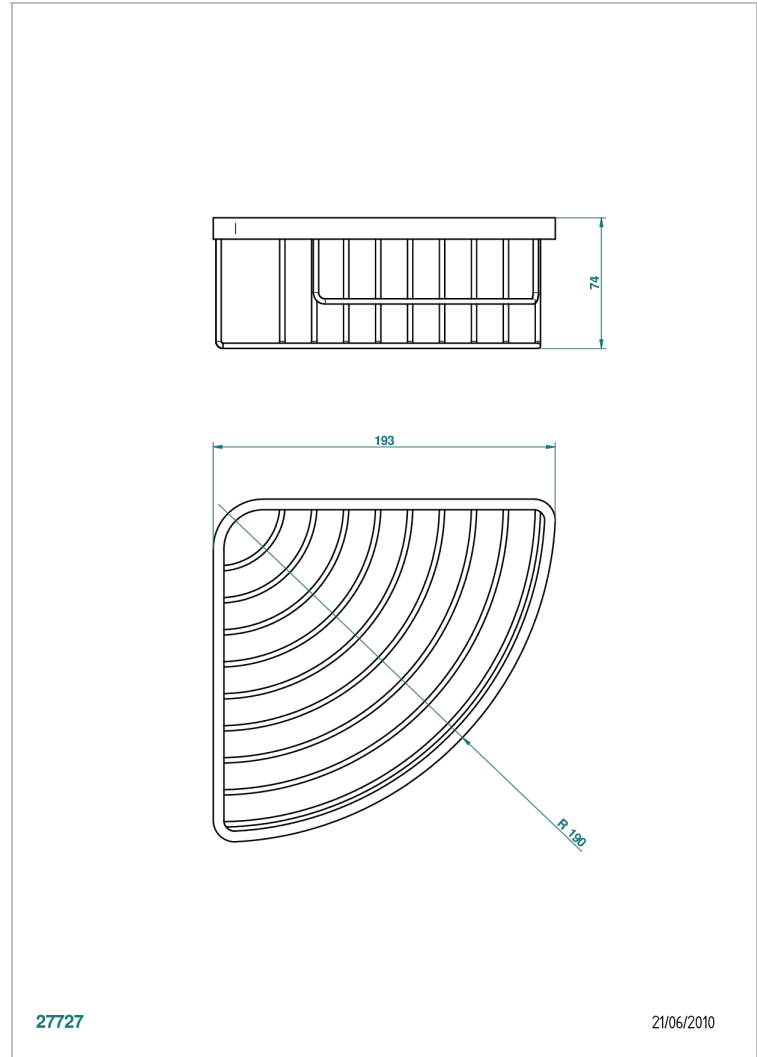

# GENERAL ITEMS

G00-3627

Corner soap dish no flange, 193 x 193 mm

27727

21/06/2010

## CHARACTERISTIC

- General Items
- Corner soap dish no flange, 193 x 193 mm