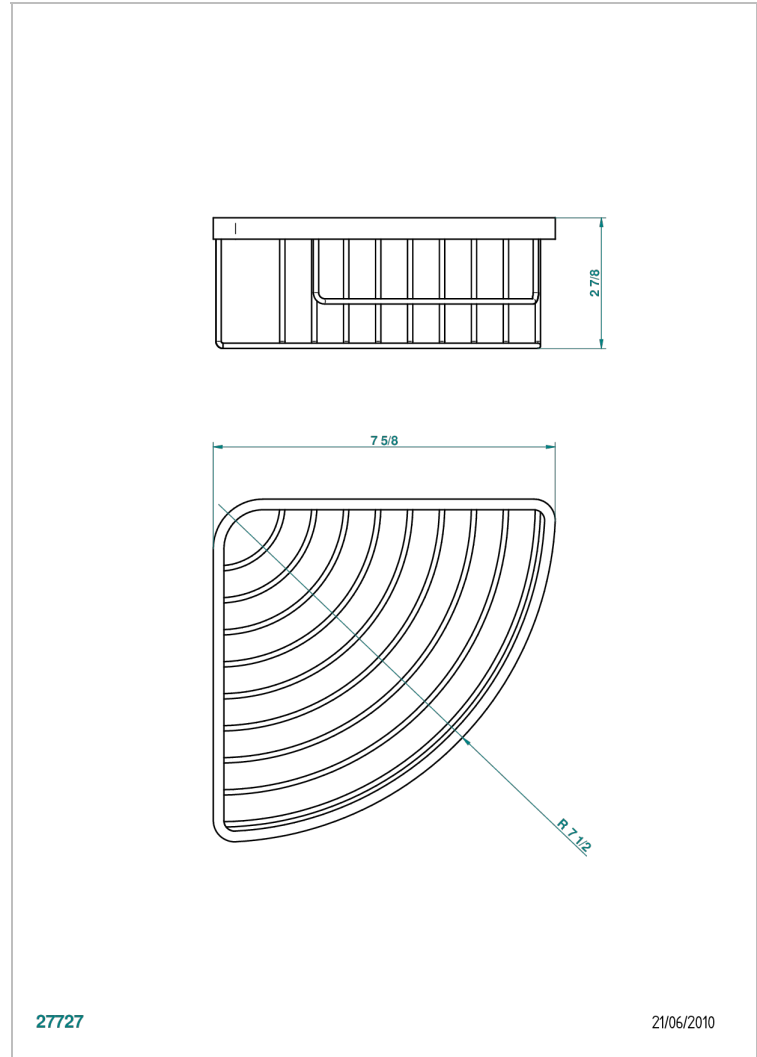

GENERAL ITEMS

G00-3627

Corner soap dish no flange, 193 x 193 mm

27727

21/06/2010

CHARACTERISTIC

- General Items
- Corner soap dish no flange, 193 x 193 mm

AVAILABLE FINITIONS