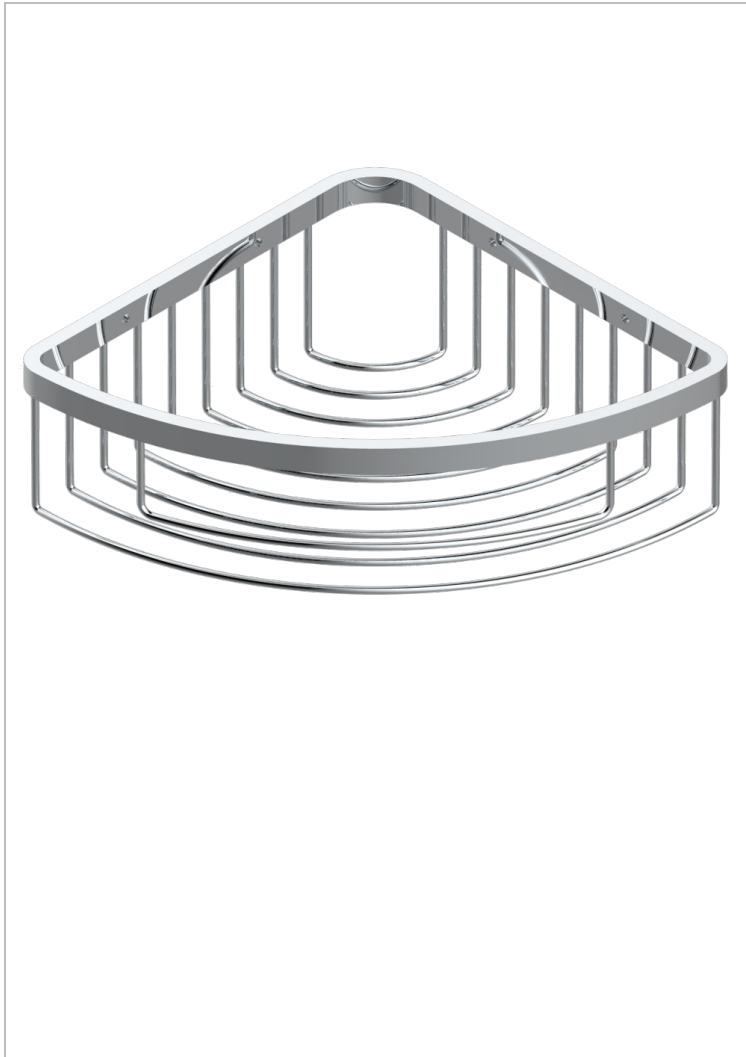

GENERAL ITEMS

G00-3627

Corner soap dish no flange, 193 x 193 mm

27727

21/06/2010

CHARACTERISTIC

- General Items
- Corner soap dish no flange, 193 x 193 mm

AVAILABLE FINITIONS

Antique nickel - H28
Black ceram - D30
Blush PVD - H62
Brass color PVD - H49
Brown bronze color PVD - F33
Gold color PVD - H52

Graphite PVD - H64
Lacquered light bronze - D01
Matt Umber PVD - H67
Matt blush PVD - H60
Matt brass color PVD - H50
Matt brown bronze color PVD - F34