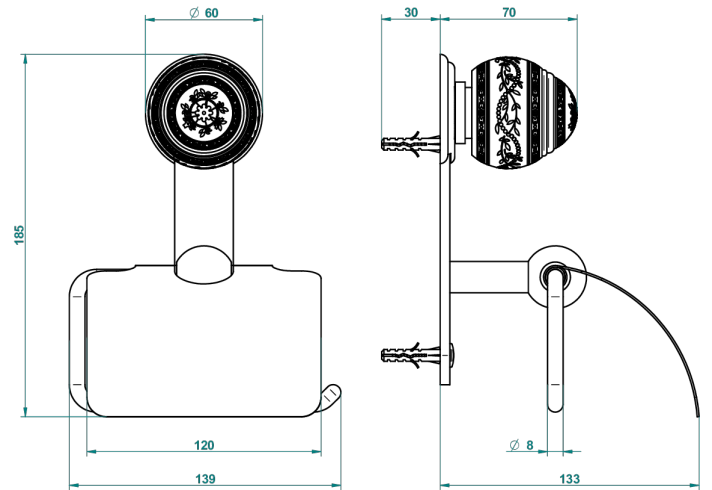

MARQUISE GOLD DECOR

A7F-538AC

Toilet paper holder, single mount with cover

THG®
PARIS

27715

29/09/2016

CHARACTERISTIC

- Marquise Gold decor
- Toilet paper holder, single mount with cover

AVAILABLE FINITIONS

Black ceram - D30
Blush PVD - H62
Brass color PVD - H49
Brown bronze color PVD - F33
Chrome polished - A02
Chrome polished / gold polished - G02

Copper antique matt, coated - H07
Gold color PVD - H52
Gold mat - F07
Gold polished - F01
Graphite PVD - H64
Light coated bronze - D01

Matt Umber PVD - H67
Matt blush PVD - H60
Matt brass color PVD - H50
Matt brown bronze color PVD - F34
Matt chrome (American satin) - C02
Matt gold color PVD - H53

Matt graphite PVD - H65
Matt nickel (American satin) - C01
Matt nickel color PVD - H56
Nickel antique / Sovereign - H28
Nickel color PVD - H55
Nickel polished - B01

Soft gold - F30
Soft matt gold - F31
Umber PVD - H66