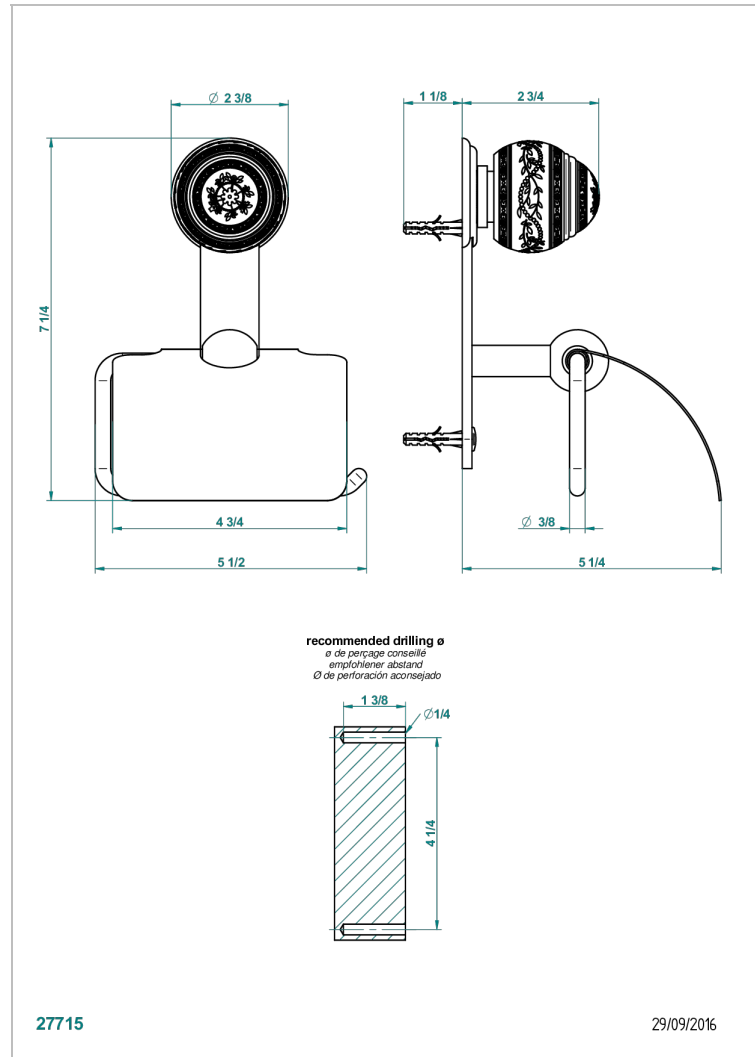

MARQUISE GOLD DECOR

A7F-538AC

Toilet paper holder, single mount with cover

THG[®]
PARIS

CHARACTERISTIC

- Marquise Gold decor
- Toilet paper holder, single mount with cover

AVAILABLE FINITIONS

Black ceram - D30
Blush PVD - H62
Brass color PVD - H49
Brown bronze color PVD - F33
Chrome polished - A02
Chrome polished / gold polished - G02