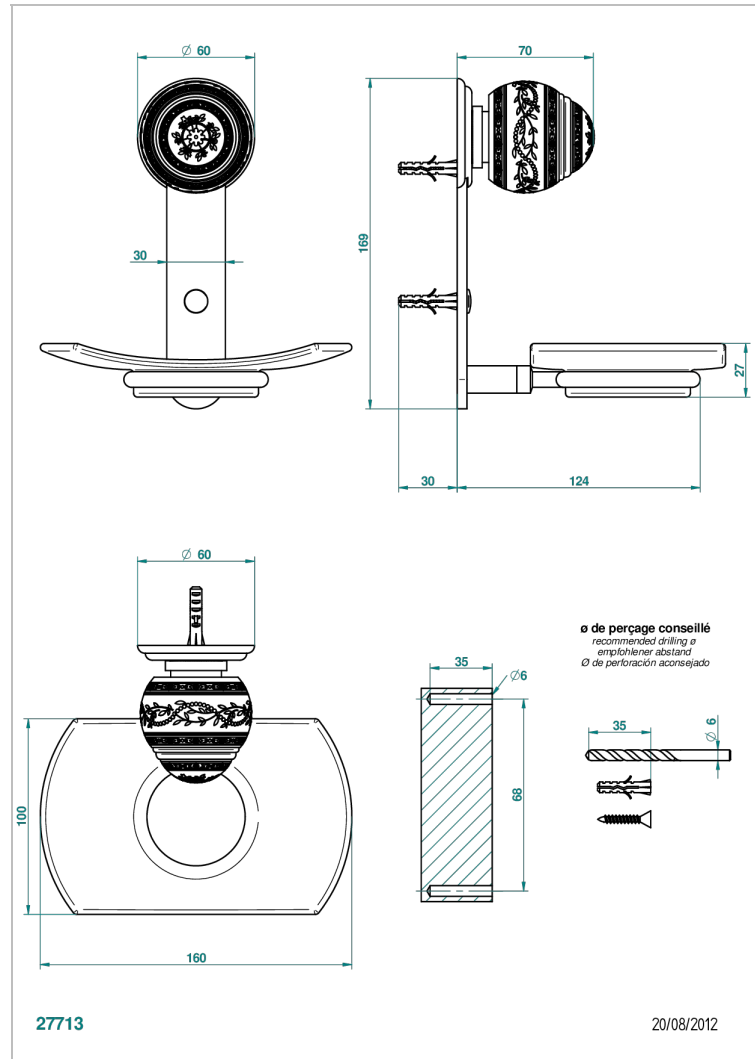

MARQUISE GOLD DECOR

A7F-500

Glass soap dish, wall mounted

CHARACTERISTIC

- Marquise Gold decor
- Glass soap dish, wall mounted

AVAILABLE FINITIONS

Black ceram - D30
Blush PVD - H62
Brass color PVD - H49
Brown bronze color PVD - F33
Chrome polished - A02
Chrome polished / gold polished - G02

Copper antique matt, coated - H07
Gold color PVD - H52
Gold mat - F07
Gold polished - F01
Graphite PVD - H64
Light coated bronze - D01

Matt Umber PVD - H67
Matt blush PVD - H60
Matt brass color PVD - H50
Matt brown bronze color PVD - F34
Matt chrome (American satin) - C02
Matt gold color PVD - H53

Matt graphite PVD - H65
Matt nickel (American satin) - C01
Matt nickel color PVD - H56
Nickel antique / Sovereign - H28
Nickel color PVD - H55
Nickel polished - B01

Soft gold - F30
Soft matt gold - F31
Umber PVD - H66