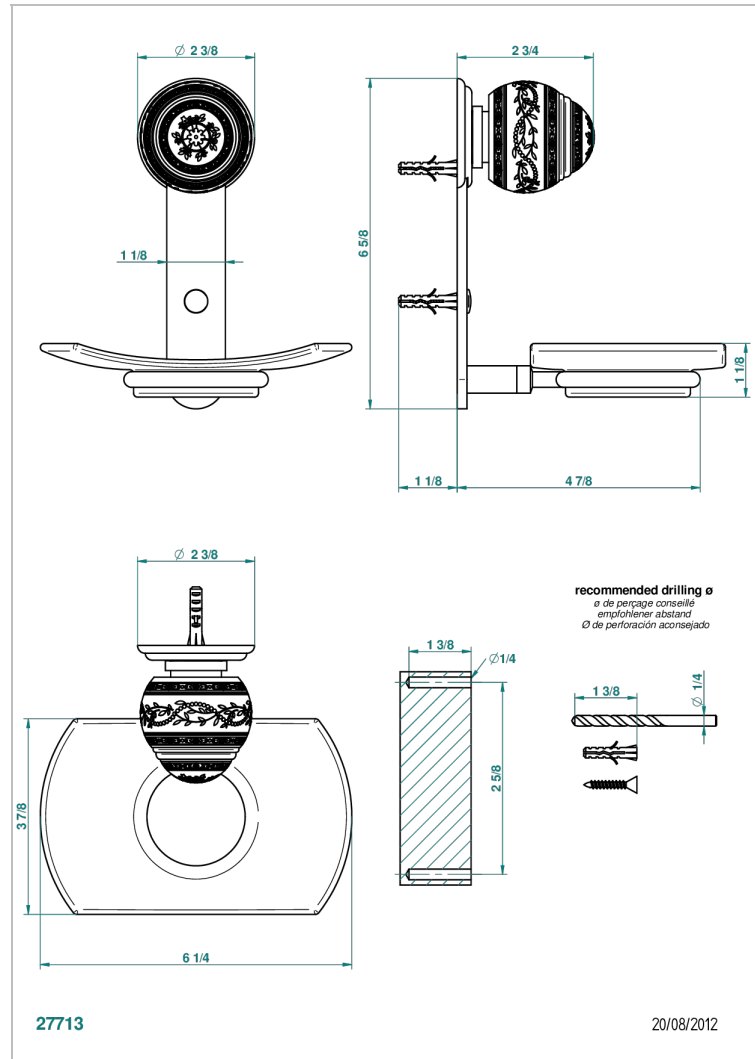

MARQUISE GOLD DECOR

A7F-500

Glass soap dish, wall mounted

CHARACTERISTIC

- Marquise Gold decor
- Glass soap dish, wall mounted

AVAILABLE FINITIONS

Black ceram - D30
 Blush PVD - H62
 Brass color PVD - H49
 Brown bronze color PVD - F33
 Chrome polished - A02
 Chrome polished / gold polished - G02

Copper antique matt, coated - H07
 Gold color PVD - H52
 Gold mat - F07
 Gold polished - F01
 Graphite PVD - H64
 Light coated bronze - D01

Matt Umber PVD - H67
 Matt blush PVD - H60
 Matt brass color PVD - H50
 Matt brown bronze color PVD - F34
 Matt chrome (American satin) - C02
 Matt gold color PVD - H53