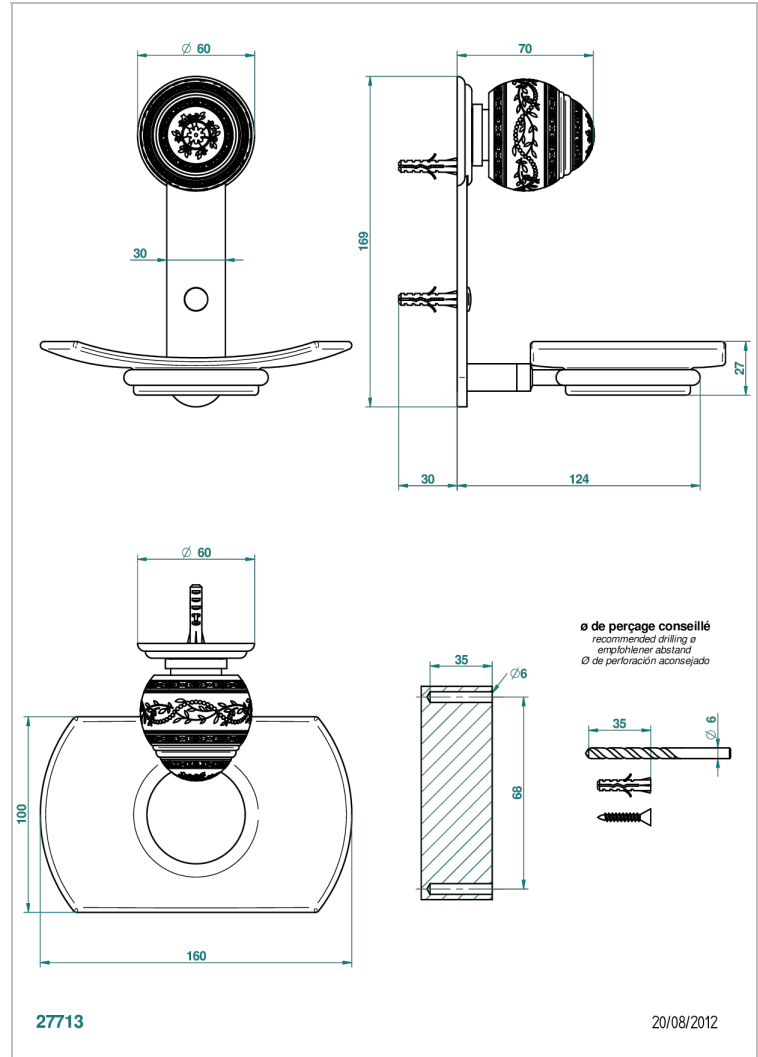

# MARQUISE GOLD DECOR

A7F-500

Wall mounted glass soap dish

THG<sup>®</sup>  
PARIS

## CHARACTERISTIC

- Marquise Gold decor
- Wall mounted glass soap dish

## AVAILABLE FINITIONS

Antique nickel - H28  
Black ceram - D30  
Blush PVD - H62  
Brass color PVD - H49  
Brown bronze color PVD - F33  
Gold color PVD - H52

Graphite PVD - H64  
Lacquered light bronze - D01  
Matt Umber PVD - H67  
Matt blush PVD - H60  
Matt brass color PVD - H50  
Matt brown bronze color PVD - F34