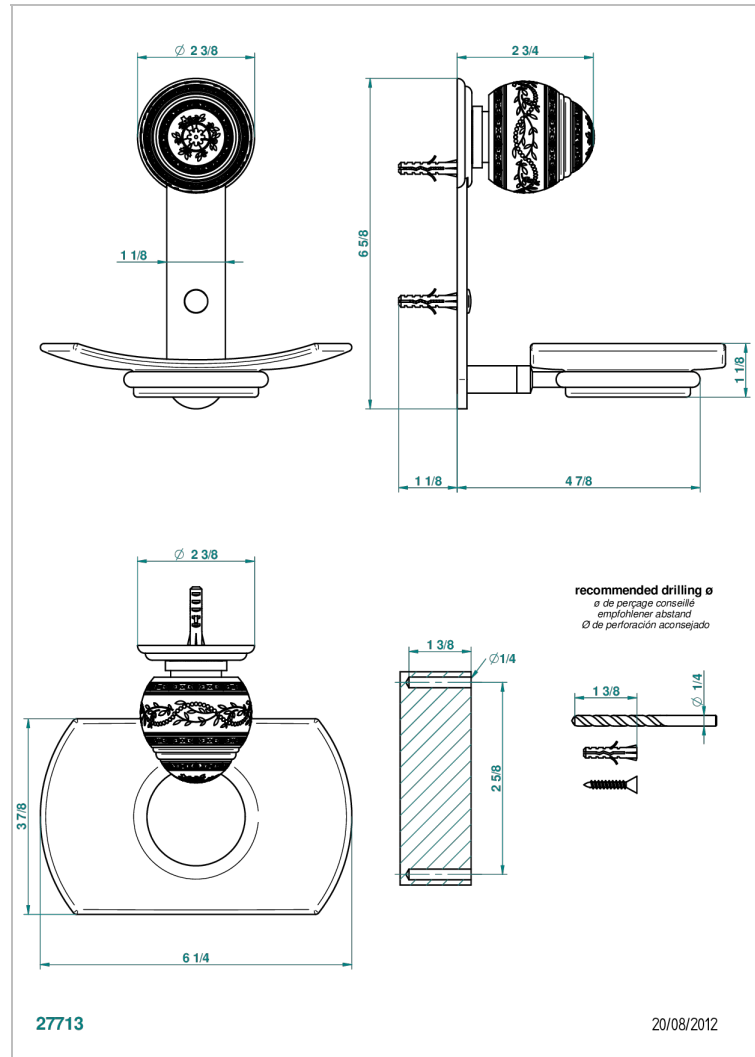

MARQUISE GOLD DECOR

A7F-500

Wall mounted glass soap dish

CHARACTERISTIC

- Marquise Gold decor
- Wall mounted glass soap dish

AVAILABLE FINITIONS

Antique nickel - H28
 Black ceram - D30
 Blush PVD - H62
 Brass color PVD - H49
 Brown bronze color PVD - F33
 Gold color PVD - H52

Nickel color PVD - H55
 Polished chrome (color finish) - A02
 Polished chrome / Polished gold (color finish) - G02
 Polished gold (color finish) - F01
 Polished nickel - B01
 Soft gold - F30

Soft matt gold - F31
 Umber PVD - H66
 Varnished matt antique red copper (color finish) - H07