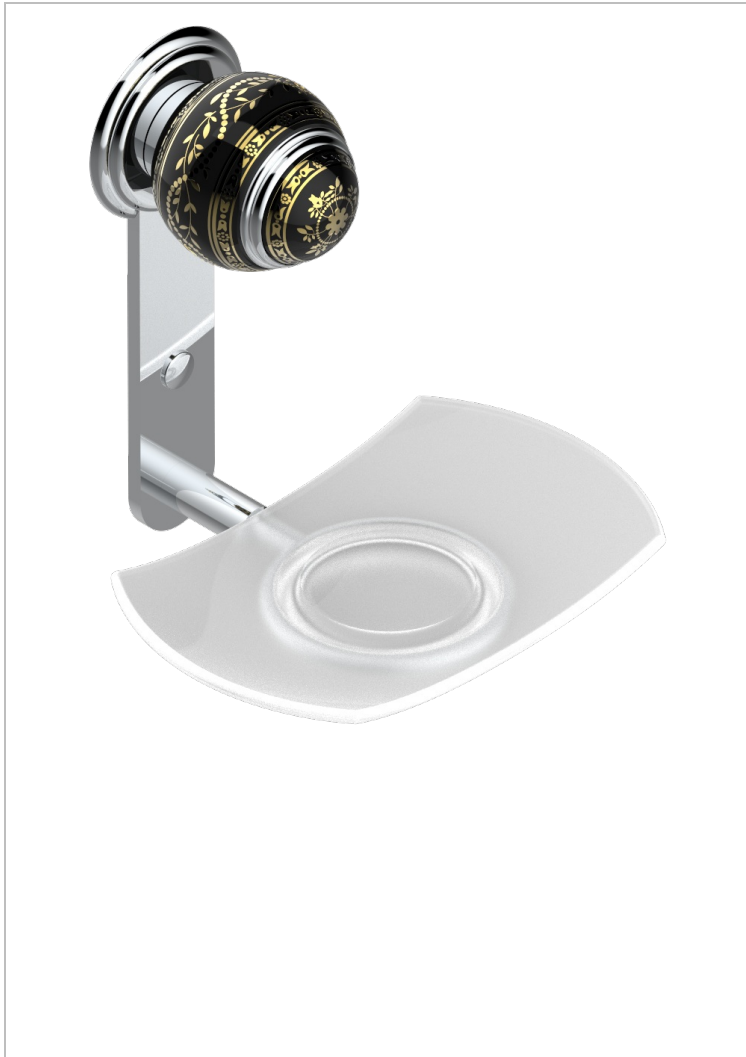

MARQUISE GOLD DECOR

A7F-500

Wall mounted glass soap dish

CHARACTERISTIC

- Marquise Gold decor
- Wall mounted glass soap dish

AVAILABLE FINITIONS

Antique nickel - H28
 Black ceram - D30
 Blush PVD - H62
 Brass color PVD - H49
 Brown bronze color PVD - F33
 Gold color PVD - H52

Graphite PVD - H64
 Lacquered light bronze - D01
 Matt Umber PVD - H67
 Matt blush PVD - H60
 Matt brass color PVD - H50
 Matt brown bronze color PVD - F34

Matt chrome - C02
 Matt gold - F07
 Matt gold color PVD - H53
 Matt graphite PVD - H65
 Matt nickel (color finish) - C01
 Matt nickel color PVD - H56

Nickel color PVD - H55
 Polished chrome (color finish) - A02
 Polished chrome / Polished gold (color finish) - G02
 Polished gold (color finish) - F01
 Polished nickel - B01
 Soft gold - F30

Soft matt gold - F31
 Umber PVD - H66
 Varnished matt antique red copper (color finish) - H07