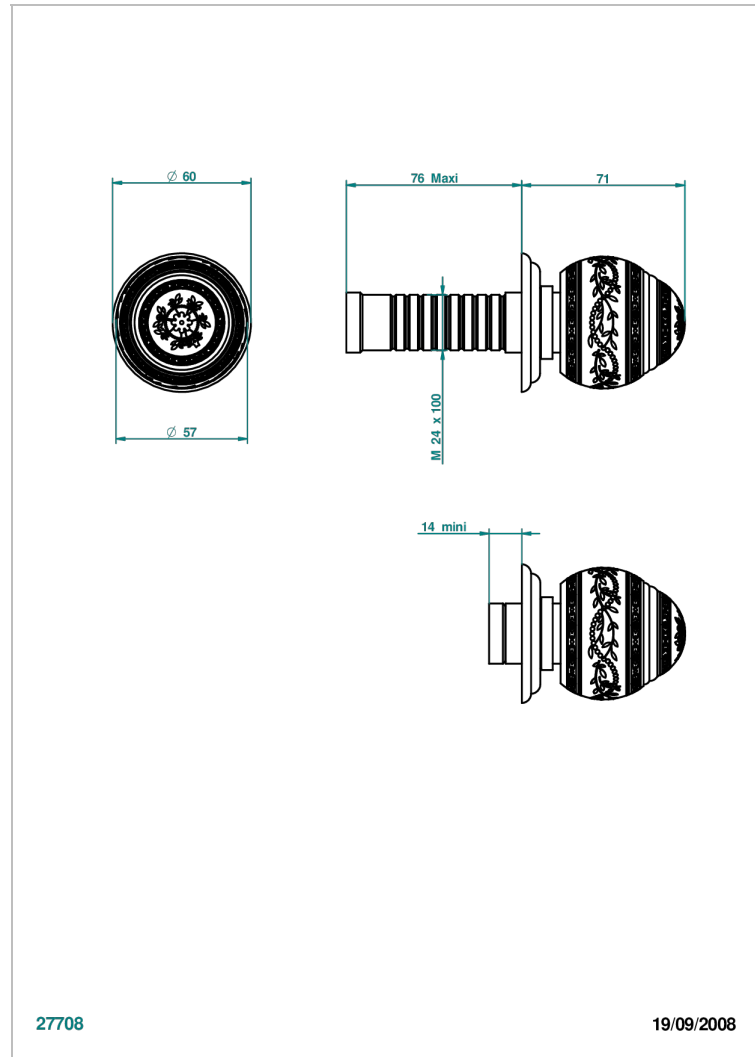

MARQUISE GOLD DECOR

A7F-30B

Wall volume control 30 & 32 trim

THG[®]
PARIS

27708

19/09/2008

CHARACTERISTIC

- Marquise Gold decor
- Wall volume control 30 & 32 trim

RELATED SKU'S

- Ref. G00-32CUSA 3/4" Volume control wall valve with ceramic cartridge
- Ref. G00-32HUSA 3/4" Volume control wall valve with ceramic cartridge counterclockwise
- Ref. G00-30CUSA 1/2" volume control wall valve with ceramic cartridge
- Ref. G00-30HUSA 1/2" Volume control wall valve with ceramic cartridge counterclockwise