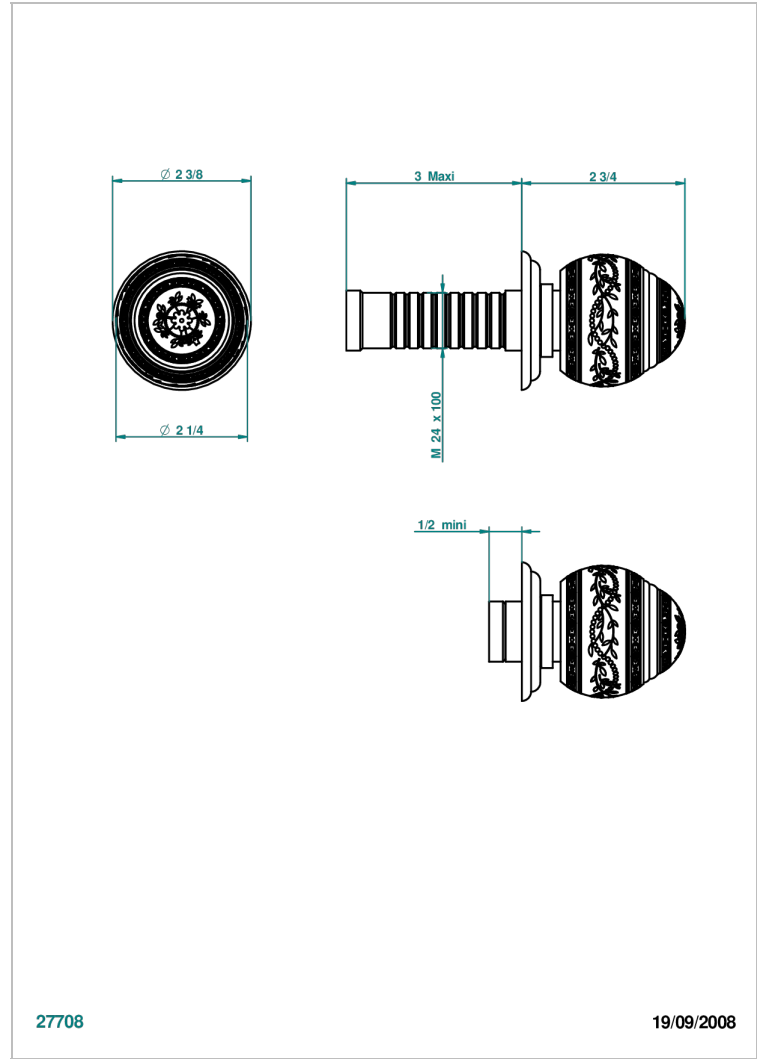

MARQUISE GOLD DECOR

A7F-30B

Wall volume control 30 & 32 trim

THG[®]
PARIS

27708

19/09/2008

CHARACTERISTIC

- Marquise Gold decor
- Wall volume control 30 & 32 trim

RELATED SKU'S

- Ref. G00-32CUSA 3/4" Volume control wall valve with ceramic cartridge
- Ref. G00-32HUSA 3/4" Volume control wall valve with ceramic cartridge counterclockwise
- Ref. G00-30CUSA 1/2" volume control wall valve with ceramic cartridge
- Ref. G00-30HUSA 1/2" Volume control wall valve with ceramic cartridge counterclockwise