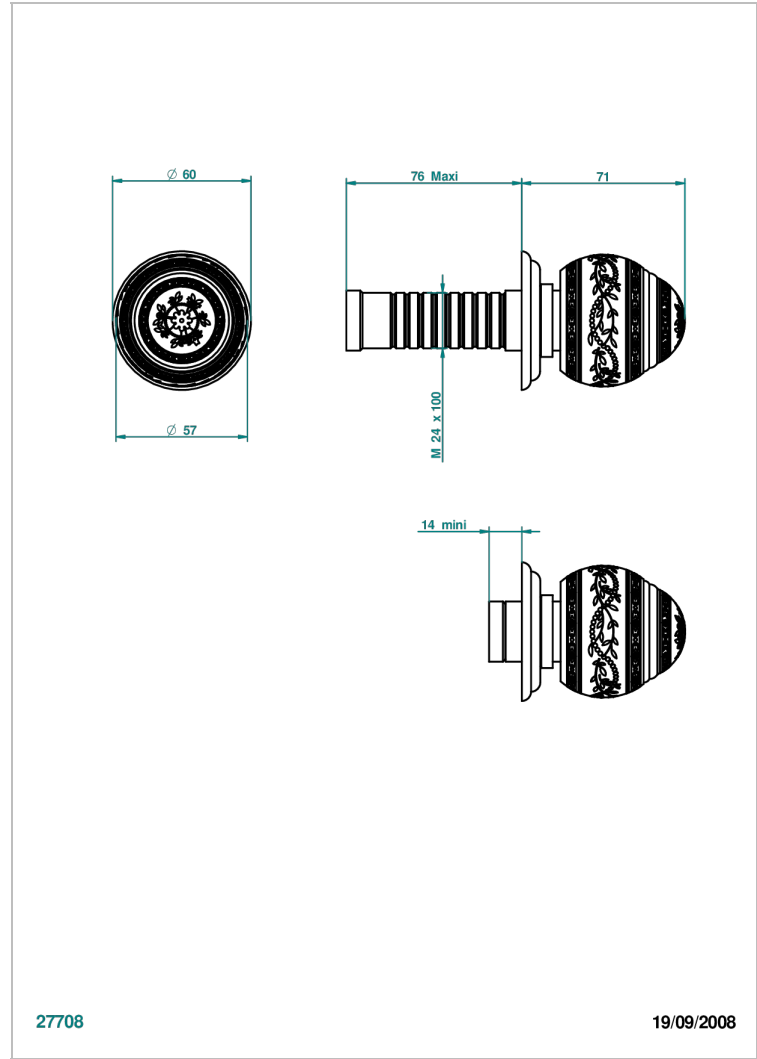

# MARQUISE GOLD DECOR

A7F-30B

Trim only for wall valve 1/2" ref.30/CA & 30/HA and 3/4" ref.32/CA & 32/HA and diverter ref.50/4VMA

THG<sup>®</sup>  
PARIS

27708

19/09/2008

## CHARACTERISTIC

- Marquise Gold decor
- Trim only for wall valve 1/2" ref.30/CA & 30/HA and 3/4" ref.32/CA & 32/HA and diverter ref.50/4VMA

## RELATED SKU'S

- Ref. G00-30/CA Wall mounted 1/2" valve body with ceramic head, 1/4 turn left - no trim
- Ref. G00-30/HA Wall mounted 1/2" valve body with ceramic head, 1/4 turn right
- Ref. G00-32/CA Wall mounted 3/4" valve with ceramic head, 1/4 turn left - no trim
- Ref. G00-32/HA Wall mounted 3/4" valve body with ceramic head, 1/4 turn right - no trim