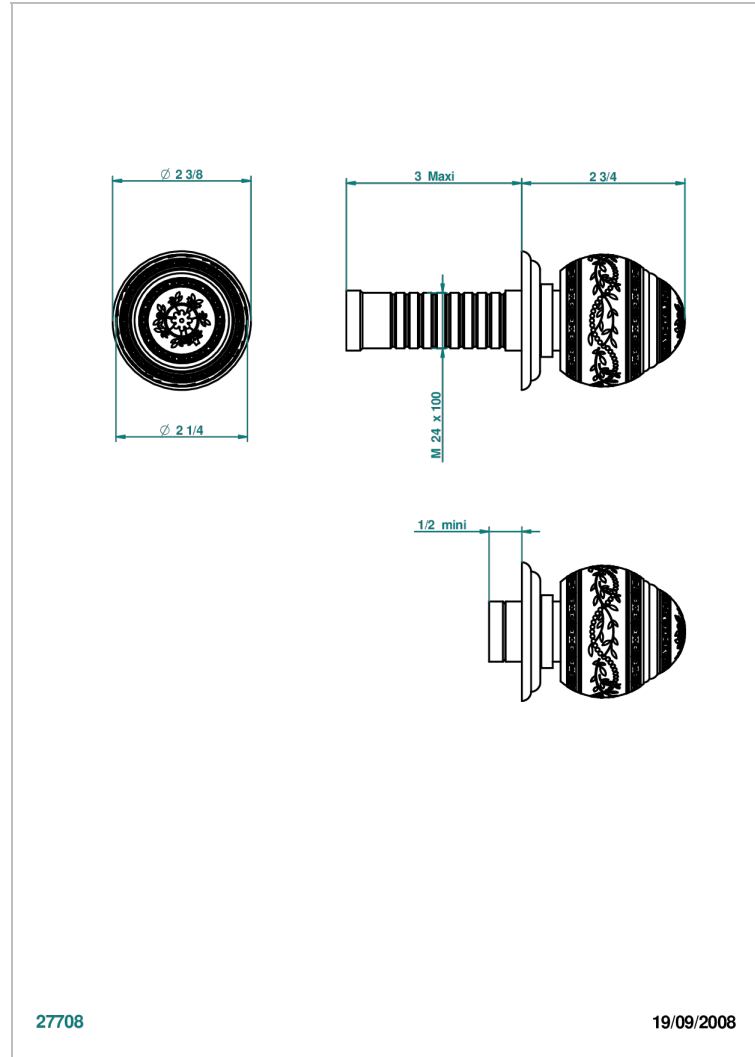

# MARQUISE GOLD DECOR

A7F-30B

Trim only for wall valve 1/2" ref.30/CA & 30/HA and 3/4" ref.32/CA & 32/HA and diverter ref.50/4VMA

THG<sup>®</sup>  
PARIS

27708

19/09/2008

## CHARACTERISTIC

- Marquise Gold decor
- Trim only for wall valve 1/2" ref.30/CA & 30/HA and 3/4" ref.32/CA & 32/HA and diverter ref.50/4VMA

## RELATED SKU'S

- Ref. G00-30/CA Wall mounted 1/2" valve body with ceramic head, 1/4 turn left - no trim
- Ref. G00-30/HA Wall mounted 1/2" valve body with ceramic head, 1/4 turn right
- Ref. G00-32/CA Wall mounted 3/4" valve with ceramic head, 1/4 turn left - no trim
- Ref. G00-32/HA Wall mounted 3/4" valve body with ceramic head, 1/4 turn right - no trim