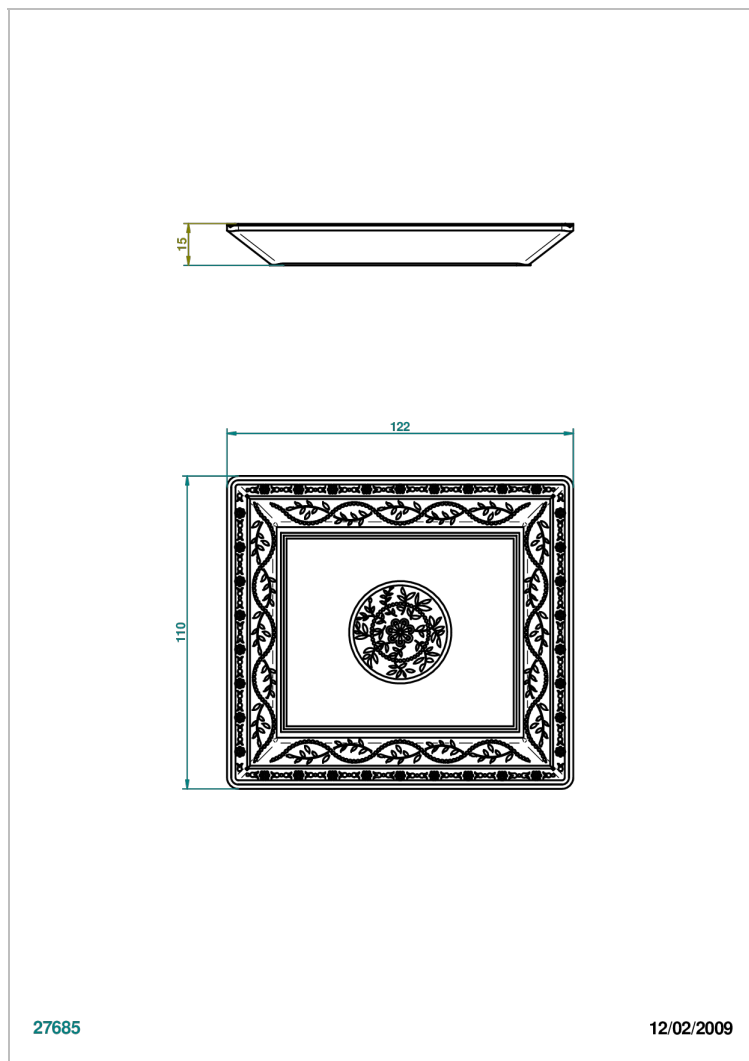

# MARQUISE PLATINUM DECOR

A7G-4612

Porcelain tray small size 4 1/4" x 4 3/4 "

27685

12/02/2009

## CHARACTERISTIC

- Marquise platinum decor
- Porcelain tray small size 4 1/4" x 4 3/4 "