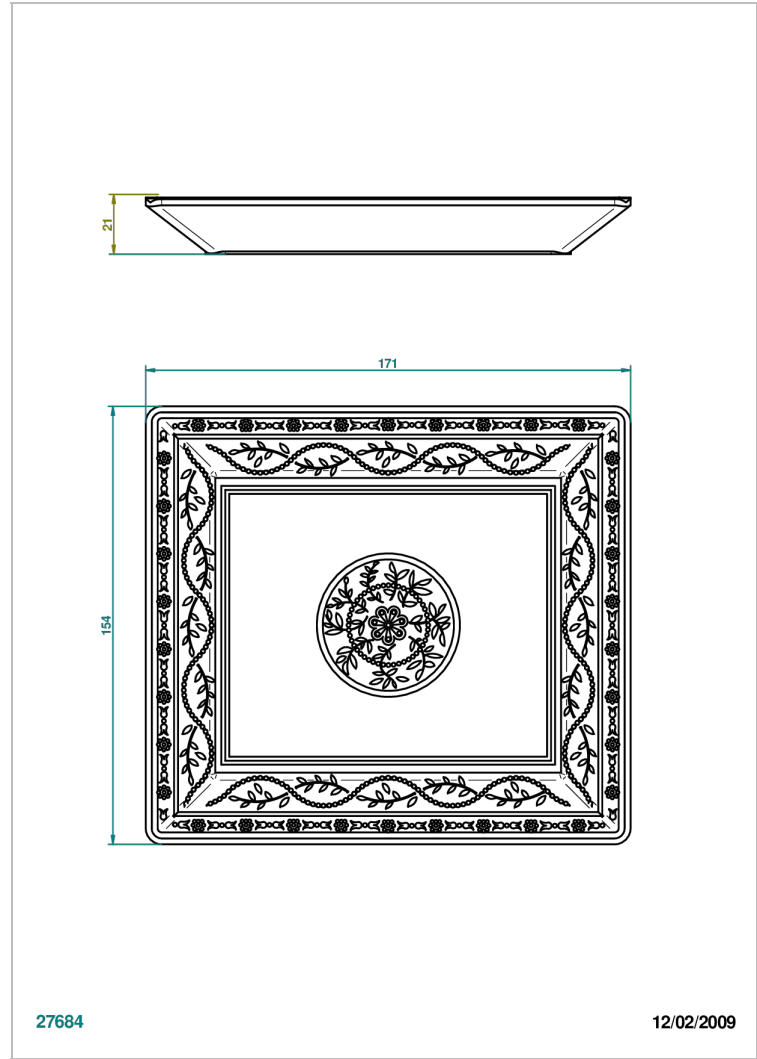

MARQUISE PLATINUM DECOR

A7G-4613

Porcelain tray midieum size 6 3/4" x 6"

THG[®]
PARIS

27684

12/02/2009

CHARACTERISTIC

- Marquise platinum decor
- Porcelain tray midieum size 6 3/4" x 6"