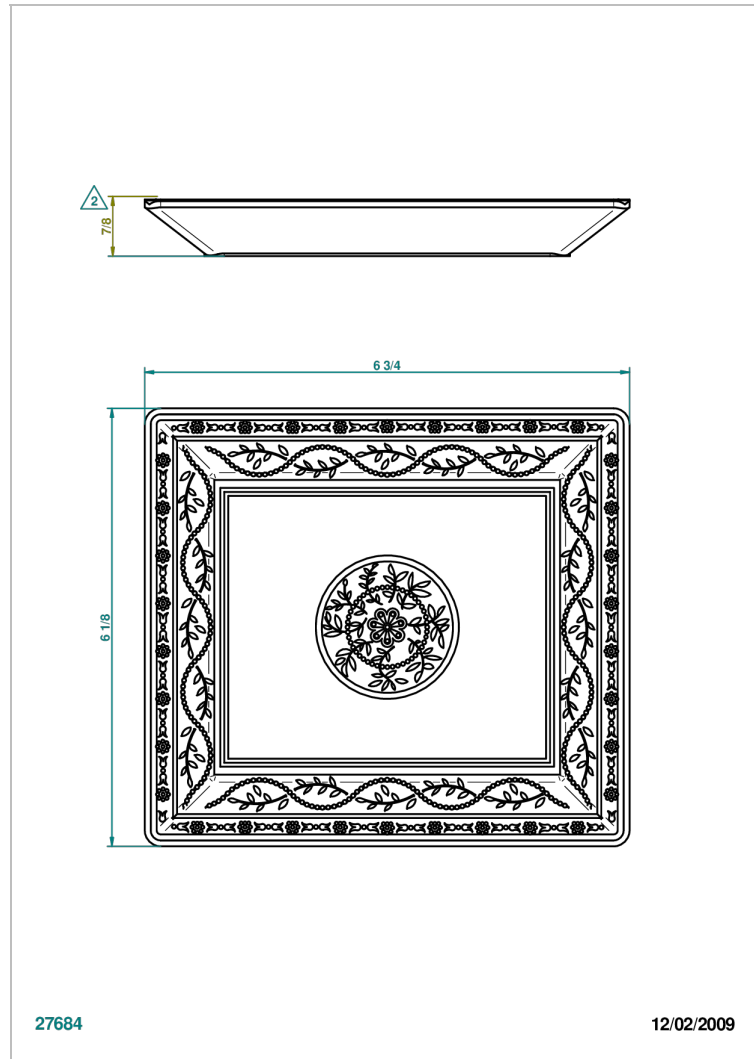

MARQUISE PLATINUM DECOR

A7G-4613

Porcelain tray midieum size 6 3/4" x 6"

THG[®]
PARIS

27684

12/02/2009

CHARACTERISTIC

- Marquise platinum decor
- Porcelain tray midieum size 6 3/4" x 6"