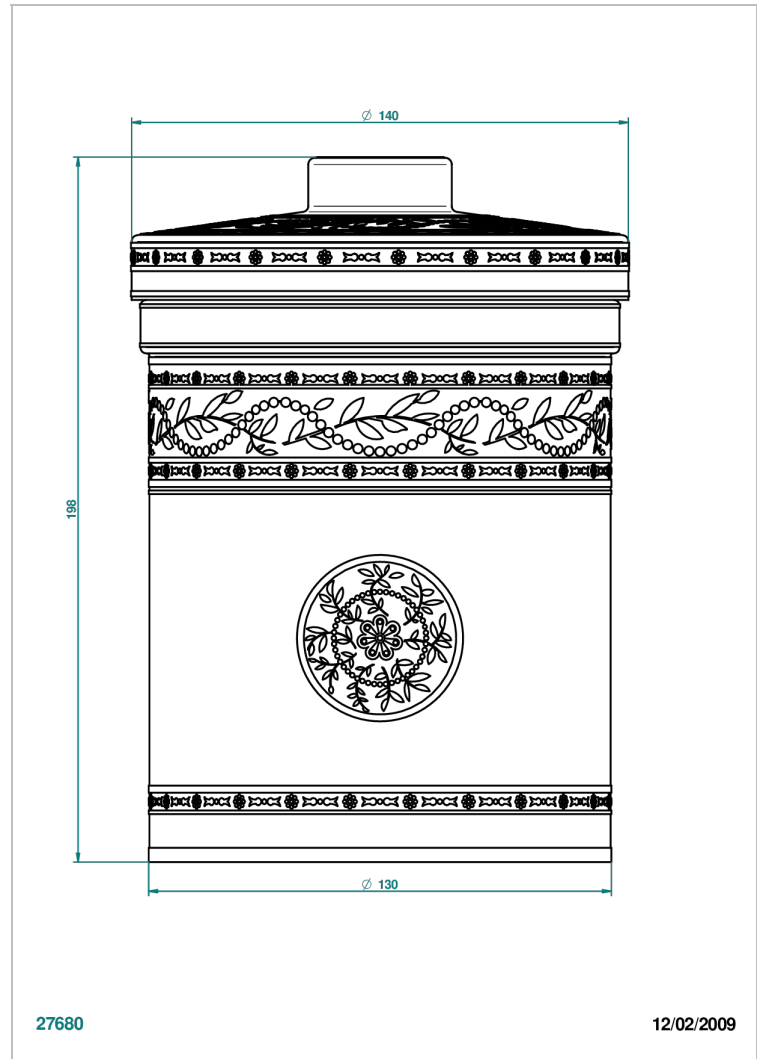

MARQUISE PLATINUM DECOR

A7G-4611

Porcelain jar with cover, height: 200 mm, ø 130 mm

THG[®]
PARIS

CHARACTERISTIC

- Marquise platinum decor
- Porcelain jar with cover, height: 200 mm, ø 130 mm

AVAILABLE FINITIONS