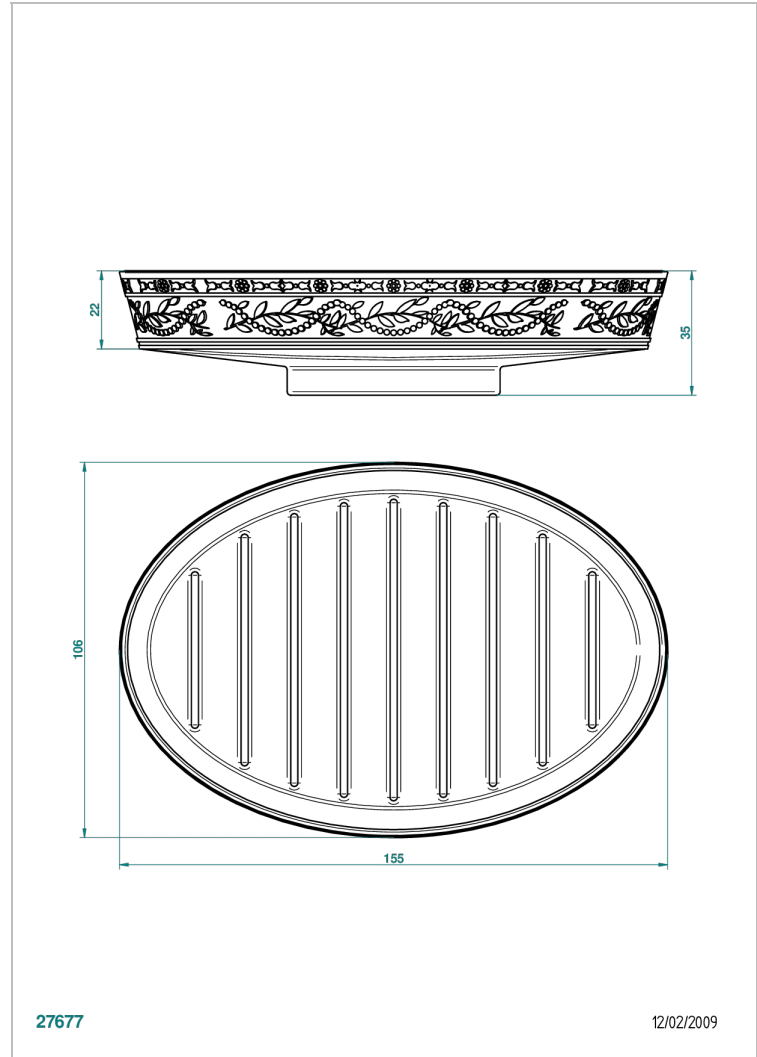

# MARQUISE PLATINUM DECOR

A7G-4607

Porcelain soap dish

THG<sup>®</sup>  
PARIS

27677

12/02/2009

## CHARACTERISTIC

- Marquise platinum decor
- Porcelain soap dish