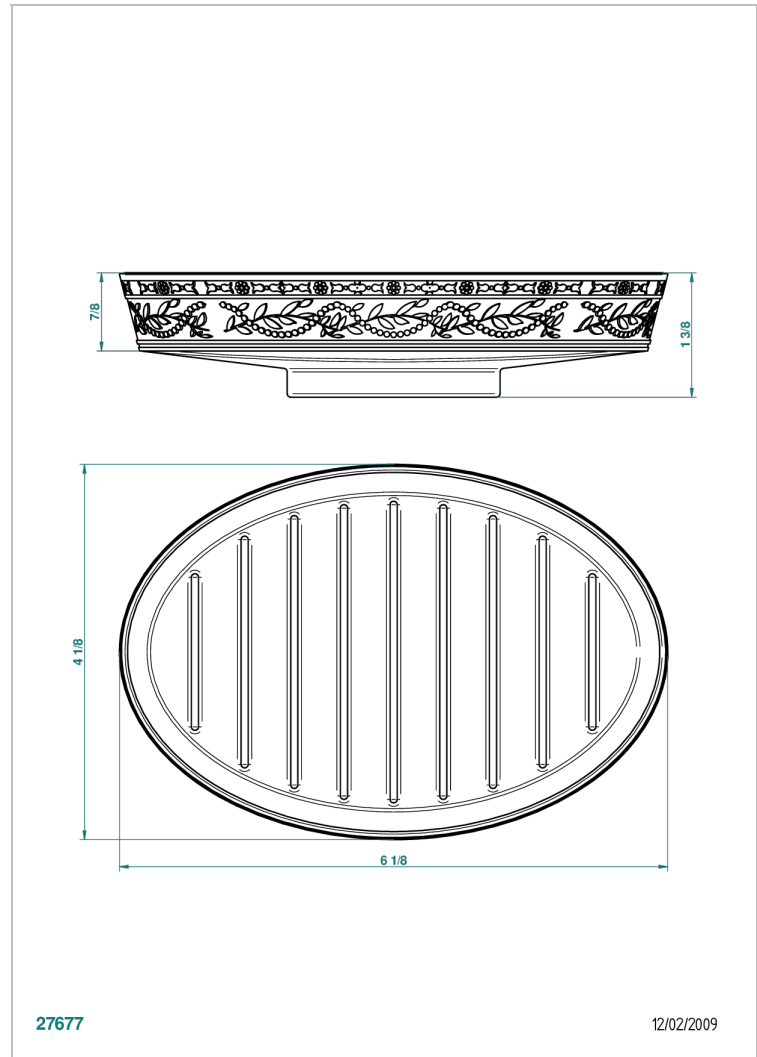

# MARQUISE PLATINUM DECOR

A7G-4607

Porcelain soap dish

THG<sup>®</sup>  
PARIS

## CHARACTERISTIC

- Marquise platinum decor
- Porcelain soap dish