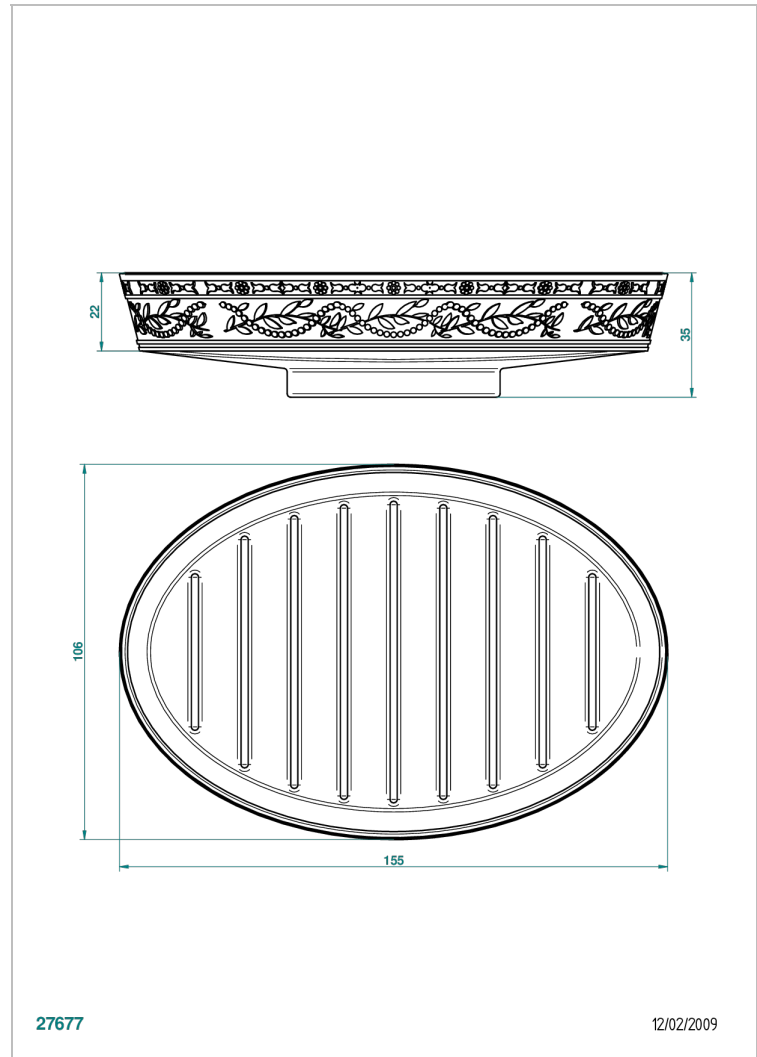

MARQUISE PLATINUM DECOR

A7G-4607

Porcelain soap dish

THG[®]
PARIS

CHARACTERISTIC

- Marquise platinum decor
- Porcelain soap dish

AVAILABLE FINITIONS

Antique nickel - H28
Black ceram - D30
Blush PVD - H62
Brass color PVD - H49
Brown bronze color PVD - F33
Gold color PVD - H52

Graphite PVD - H64
Lacquered light bronze - D01
Matt Umber PVD - H67
Matt blush PVD - H60
Matt brass color PVD - H50
Matt brown bronze color PVD - F34

Matt chrome - C02
Matt gold - F07
Matt gold color PVD - H53
Matt graphite PVD - H65
Matt nickel (color finish) - C01
Matt nickel color PVD - H56

Nickel color PVD - H55
Polished chrome (color finish) - A02
Polished chrome / Polished gold (color finish) - G02
Polished gold (color finish) - F01
Polished nickel - B01
Soft gold - F30

Soft matt gold - F31
Umber PVD - H66
Varnished matt antique red copper (color finish) - H07