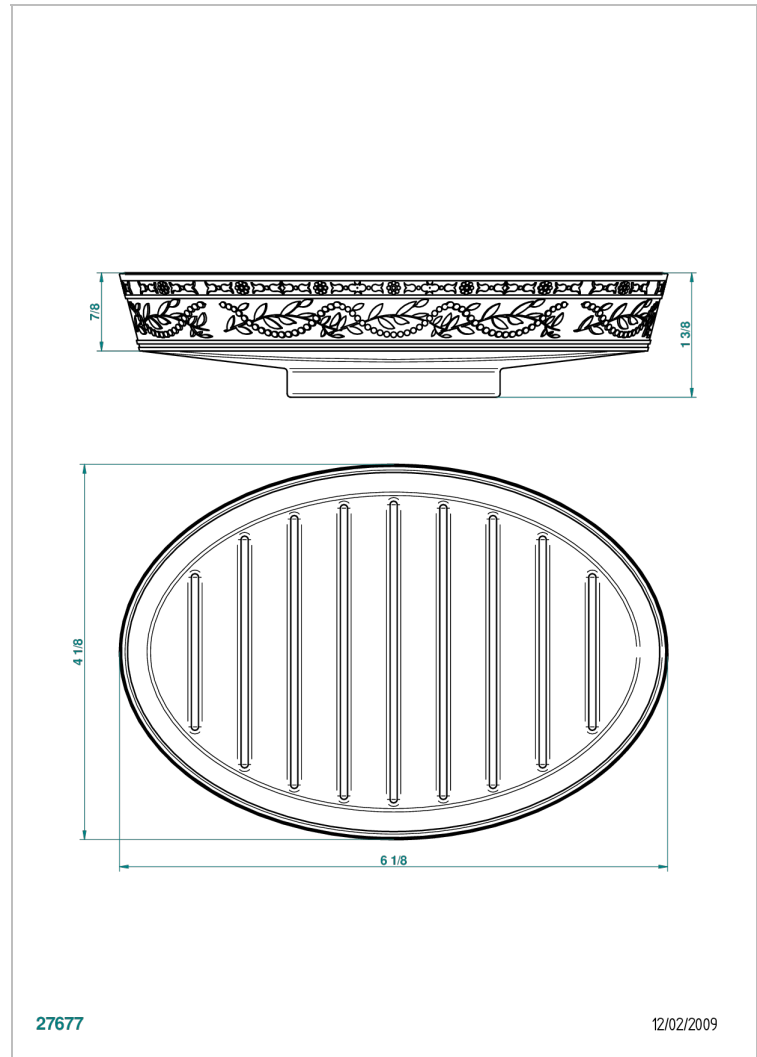

MARQUISE PLATINUM DECOR

A7G-4607

Porcelain soap dish

THG[®]
PARIS

CHARACTERISTIC

- Marquise platinum decor
- Porcelain soap dish

AVAILABLE FINITIONS

Antique nickel - H28
Black ceram - D30
Blush PVD - H62
Brass color PVD - H49
Brown bronze color PVD - F33
Gold color PVD - H52

Nickel color PVD - H55
Polished chrome (color finish) - A02
Polished chrome / Polished gold (color finish) - G02
Polished gold (color finish) - F01
Polished nickel - B01
Soft gold - F30

Soft matt gold - F31
Umber PVD - H66
Varnished matt antique red copper (color finish) - H07