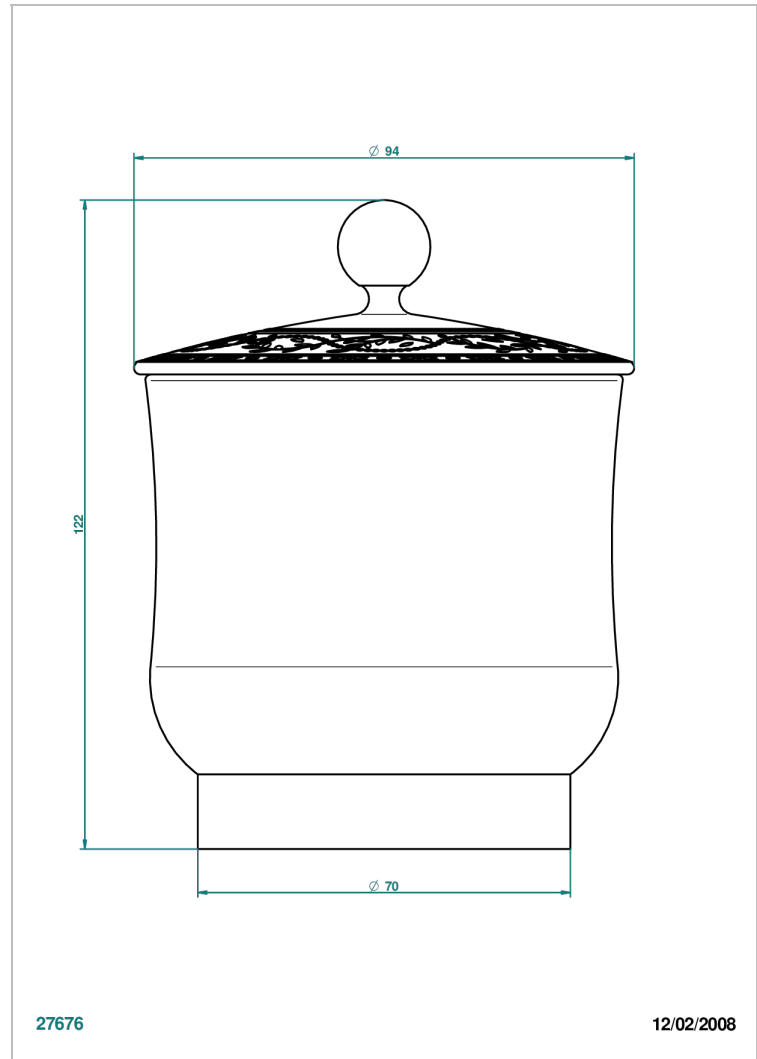

MARQUISE GOLD DECOR

A7F-4619

Porcelain jar with lid small size

THG[®]
PARIS

27676

12/02/2008

CHARACTERISTIC

- Marquise Gold decor
- Porcelain jar with lid small size