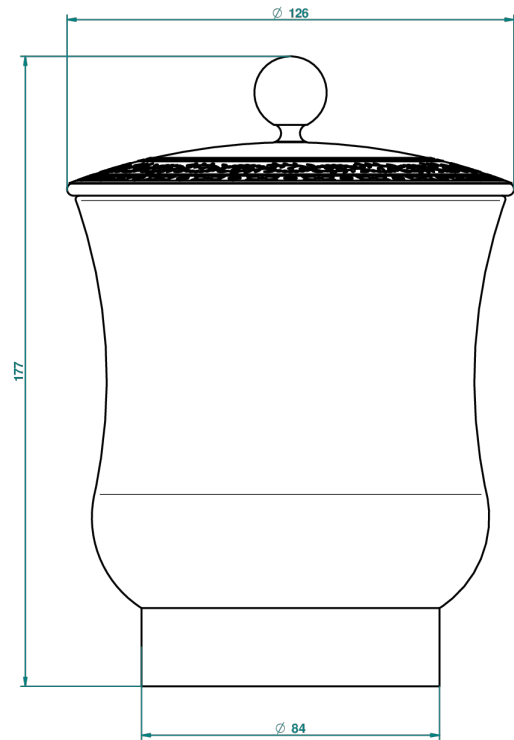

MARQUISE GOLD DECOR

A7F-4621

Porcelain jar with lid medium size

THG[®]
PARIS

27675

12/02/2008

CHARACTERISTIC

- Marquise Gold decor
- Porcelain jar with lid medium size