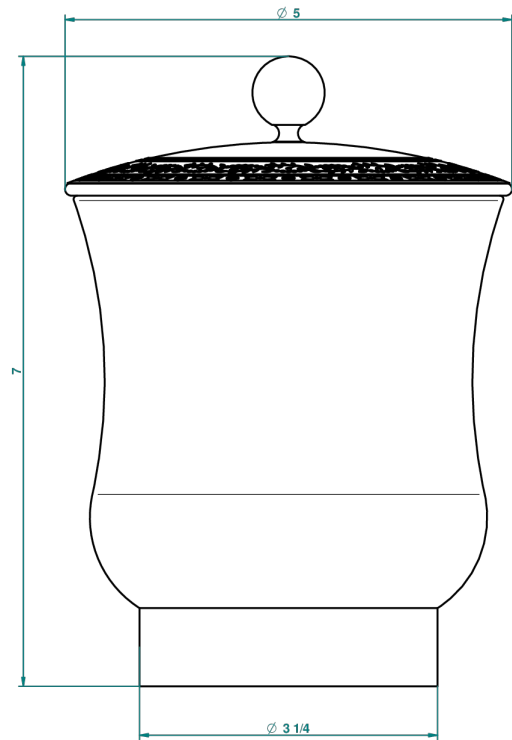

MARQUISE GOLD DECOR

A7F-4621

Porcelain jar with lid medium size

THG[®]
PARIS

27675

12/02/2008

CHARACTERISTIC

- Marquise Gold decor
- Porcelain jar with lid medium size