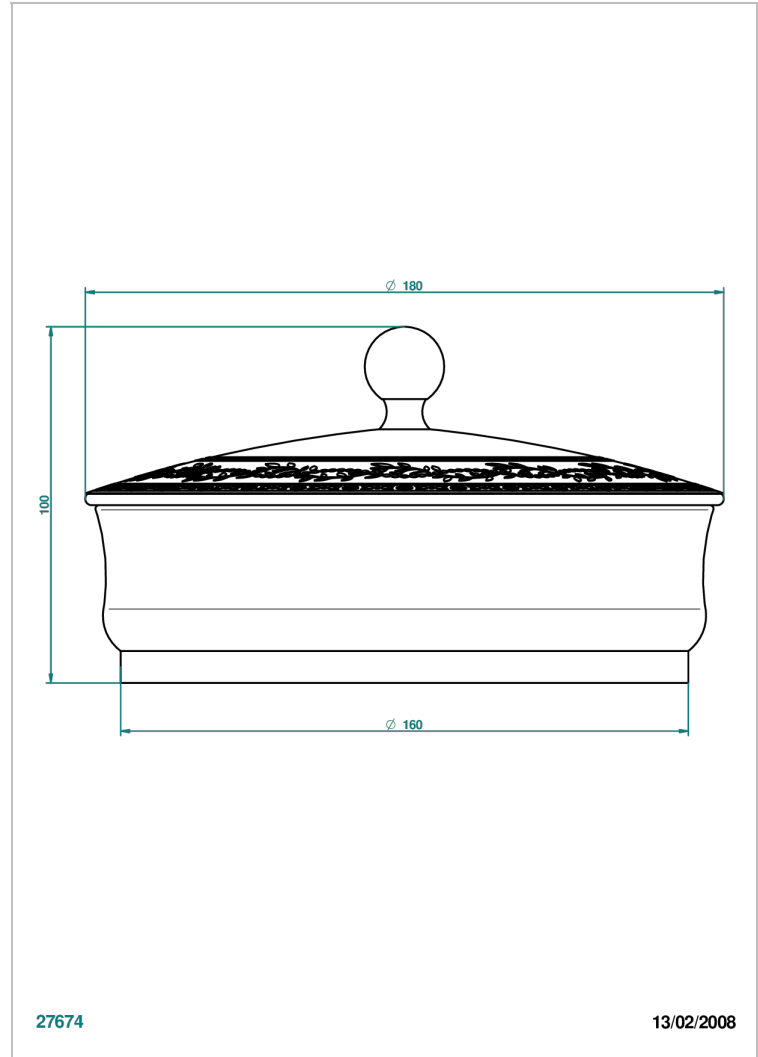

MARQUISE GOLD DECOR

A7F-4623

Porcelain jar with lid large size

THG[®]
PARIS

27674

13/02/2008

CHARACTERISTIC

- Marquise Gold decor
- Porcelain jar with lid large size