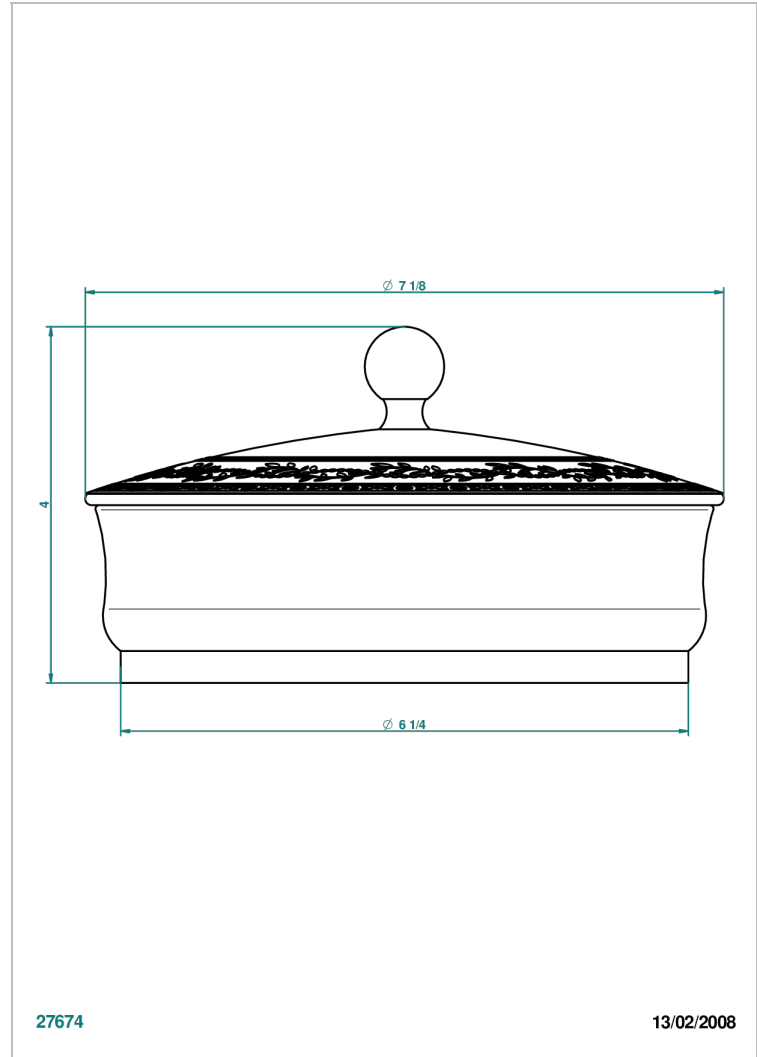

MARQUISE GOLD DECOR

A7F-4623

Porcelain jar with lid large size

THG[®]
PARIS

27674

13/02/2008

CHARACTERISTIC

- Marquise Gold decor
- Porcelain jar with lid large size