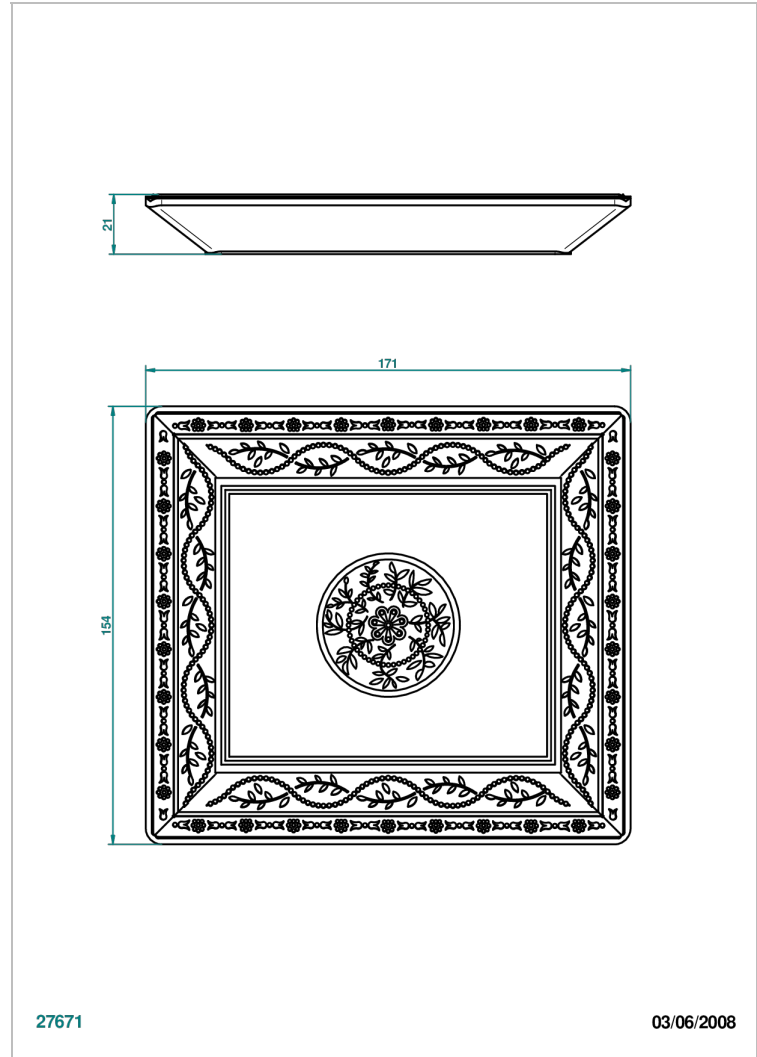

MARQUISE GOLD DECOR

A7F-4613

Porcelain tray midieum size 6 3/4" x 6"

THG[®]
PARIS

27671

03/06/2008

CHARACTERISTIC

- Marquise Gold decor
- Porcelain tray midieum size 6 3/4" x 6"