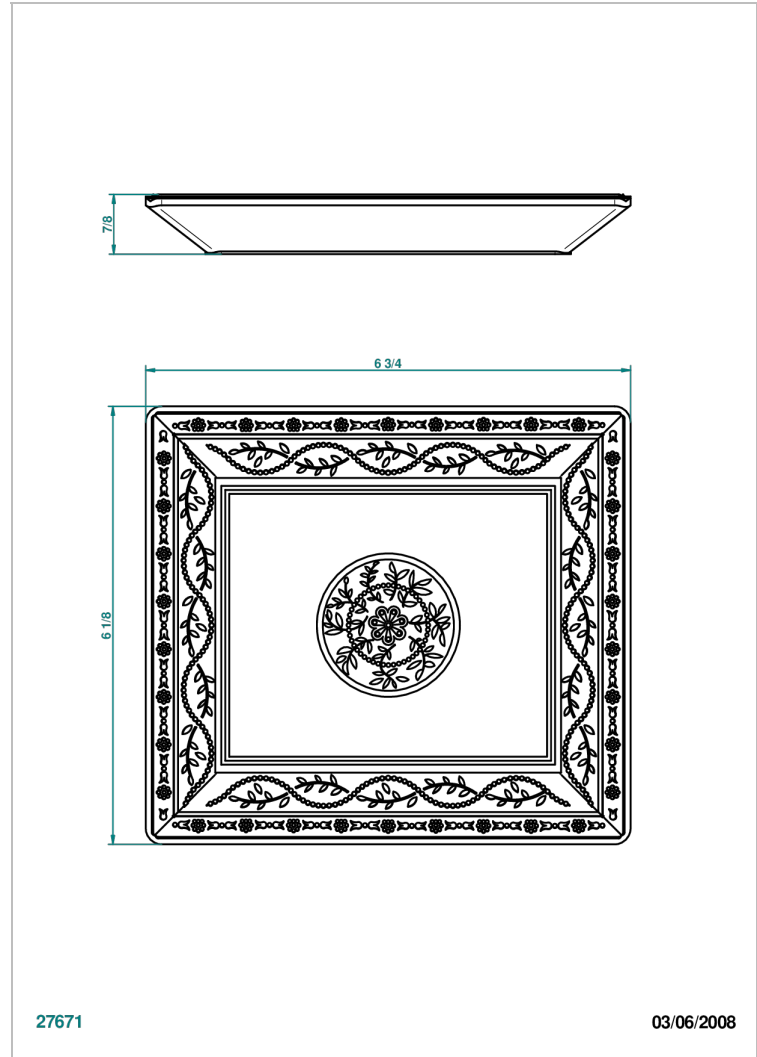

MARQUISE GOLD DECOR

A7F-4613

Porcelain tray midieum size 6 3/4" x 6"

THG[®]
PARIS

27671

03/06/2008

CHARACTERISTIC

- Marquise Gold decor
- Porcelain tray midieum size 6 3/4" x 6"