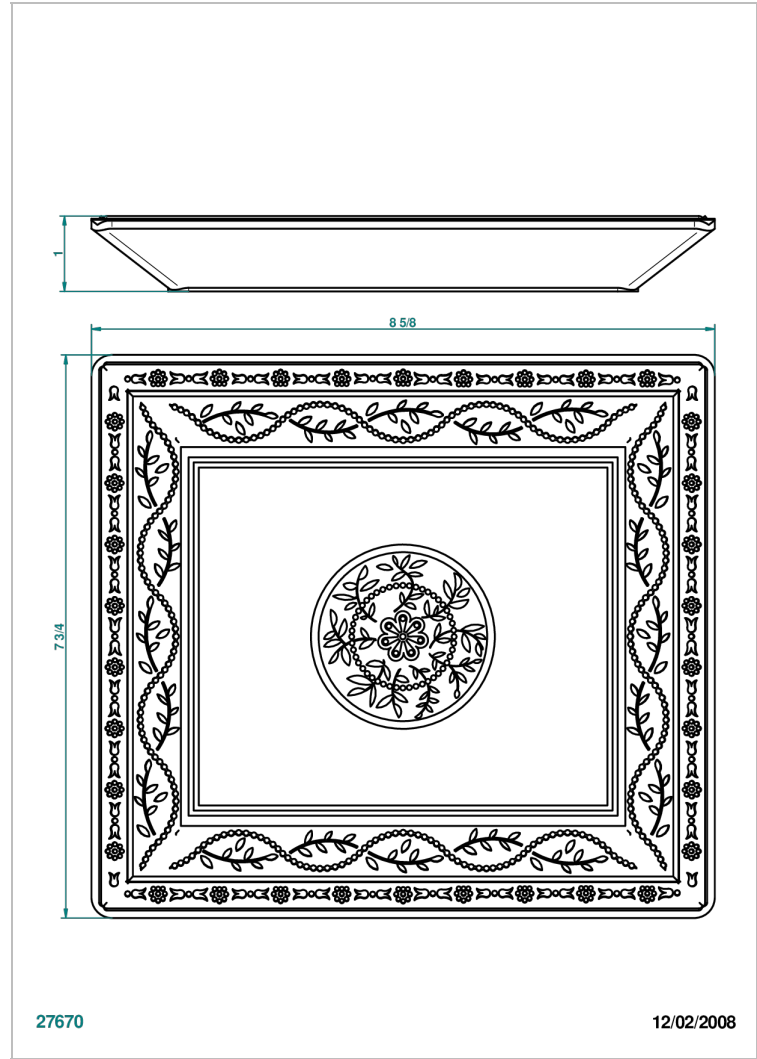

# MARQUISE GOLD DECOR

A7F-4614

Porcelain tray large size 8 3/4" x 8"

THG<sup>®</sup>  
PARIS

## CHARACTERISTIC

- Marquise Gold decor
- Porcelain tray large size 8 3/4" x 8"