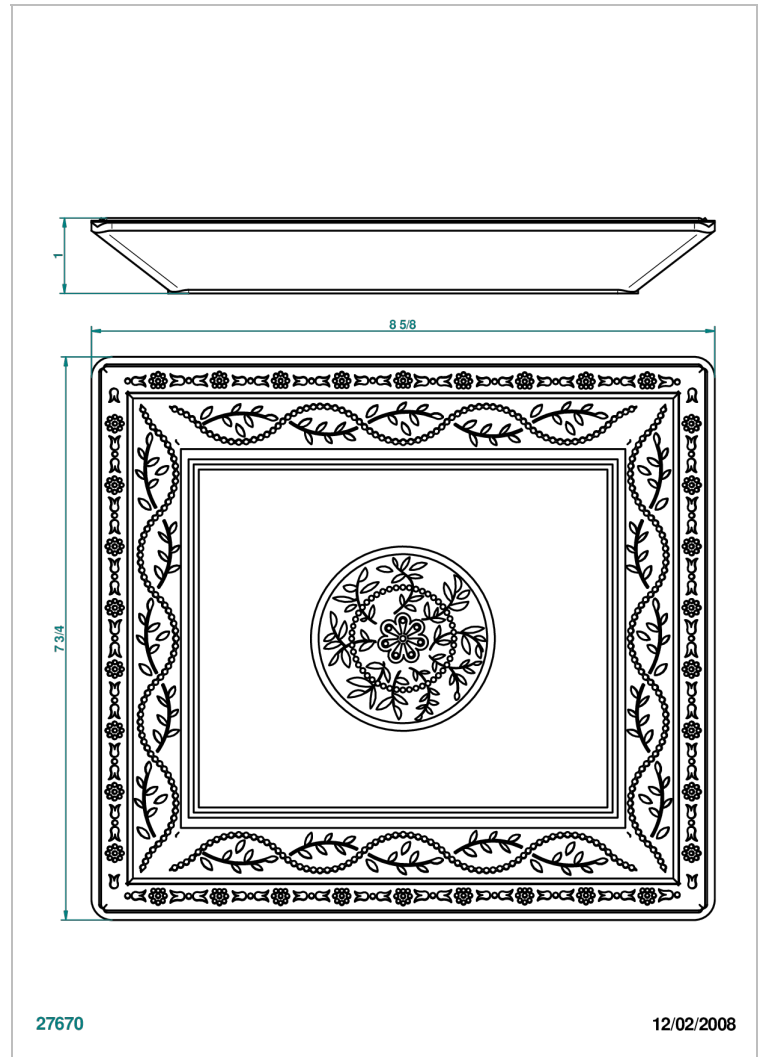

# MARQUISE GOLD DECOR

A7F-4614

Porcelain tray, large size, 220x198 mm

THG<sup>®</sup>  
PARIS

## CHARACTERISTIC

- Marquise Gold decor
- Porcelain tray, large size, 220x198 mm