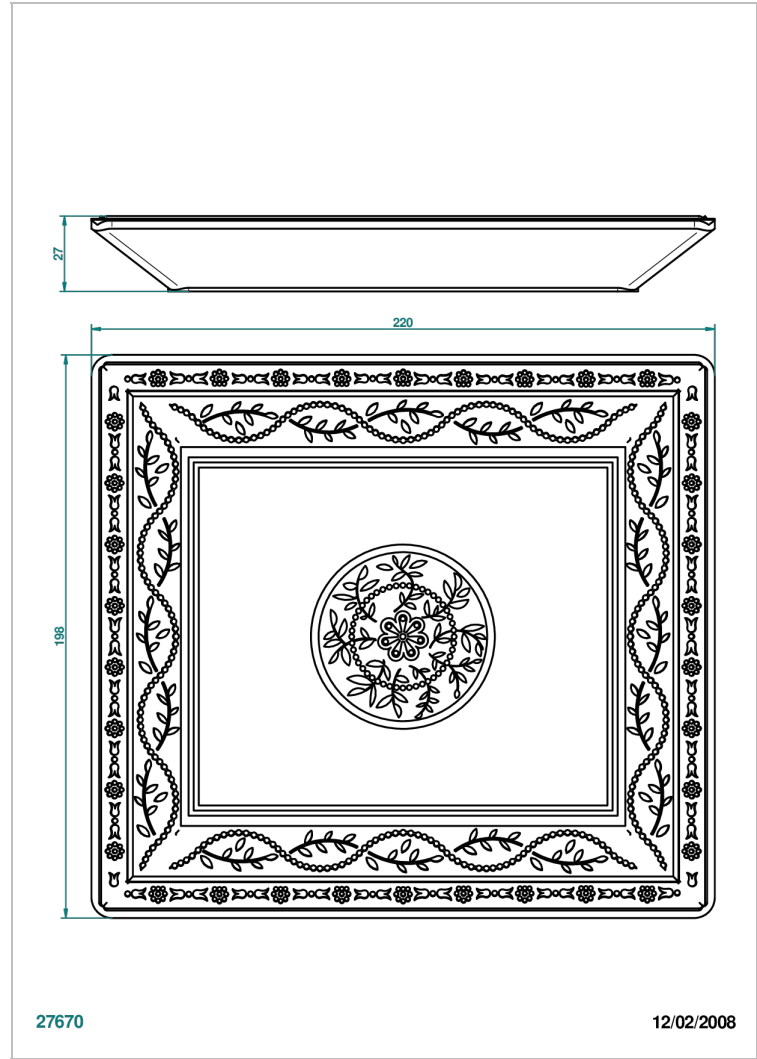

# MARQUISE GOLD DECOR

A7F-4614

Porcelain tray, large size, 220x198 mm

THG<sup>®</sup>  
PARIS

## CHARACTERISTIC

- Marquise Gold decor
- Porcelain tray, large size, 220x198 mm