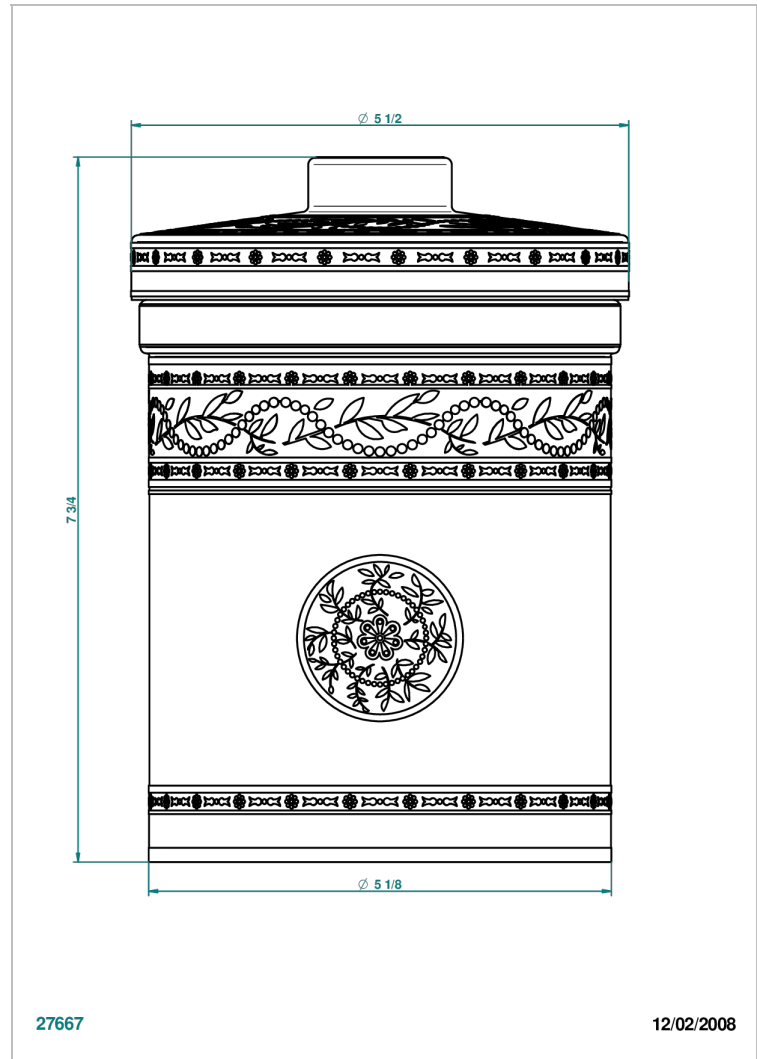

MARQUISE GOLD DECOR

A7F-4611

Porcelain jar with cover, height: 200 mm, ø 130 mm

27667

12/02/2008

CHARACTERISTIC

- Marquise Gold decor
- Porcelain jar with cover, height: 200 mm, ø 130 mm

AVAILABLE FINITIONS