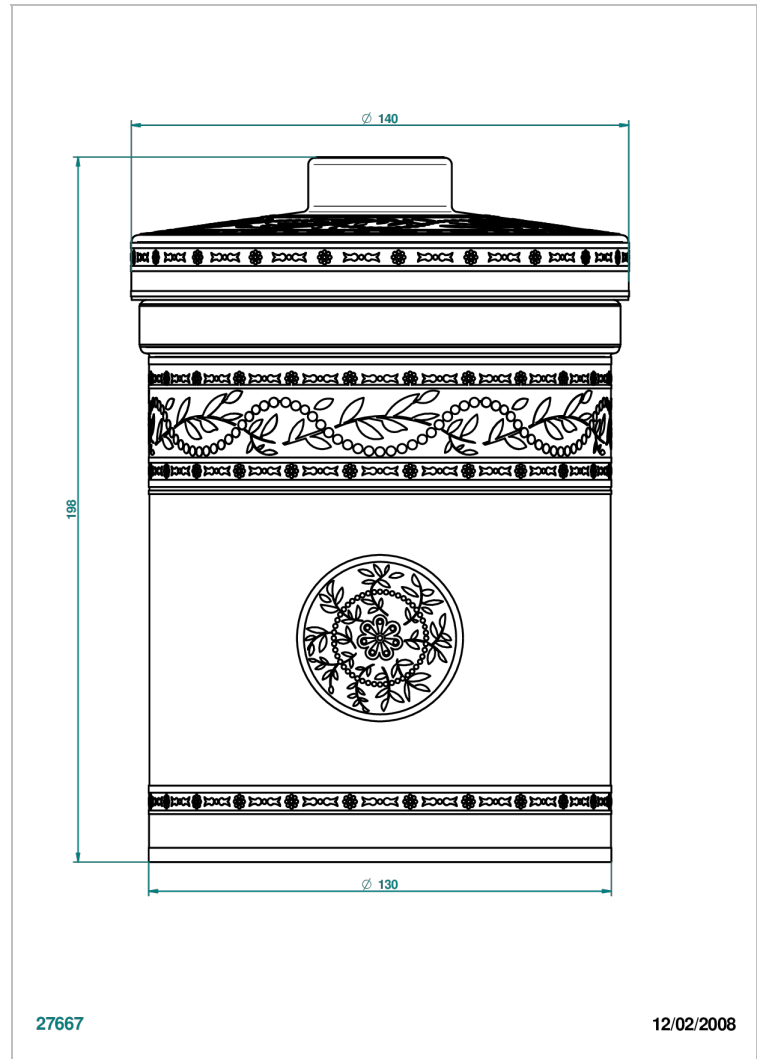

# MARQUISE GOLD DECOR

A7F-4611

Porcelain jar with cover, height: 200 mm, ø 130 mm

27667

12/02/2008

## CHARACTERISTIC

- Marquise Gold decor
- Porcelain jar with cover, height: 200 mm, ø 130 mm