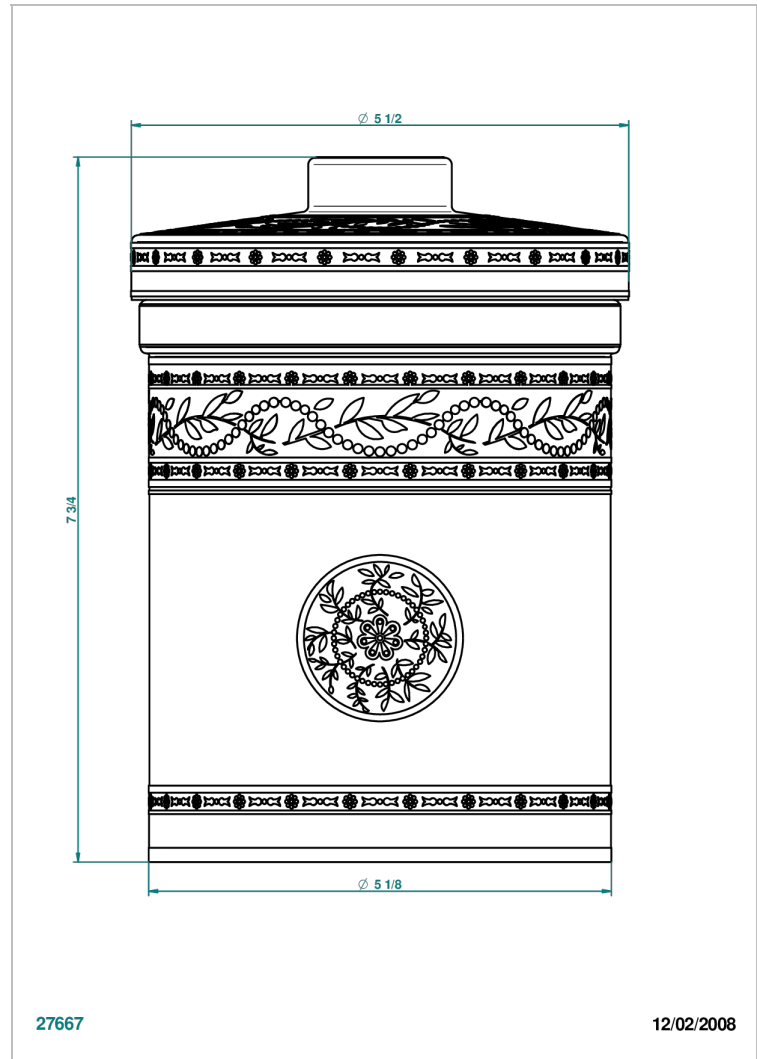

# MARQUISE GOLD DECOR

A7F-4611

Porcelain jar with cover, height: 200 mm, ø 130 mm

27667

12/02/2008

## CHARACTERISTIC

- Marquise Gold decor
- Porcelain jar with cover, height: 200 mm, ø 130 mm