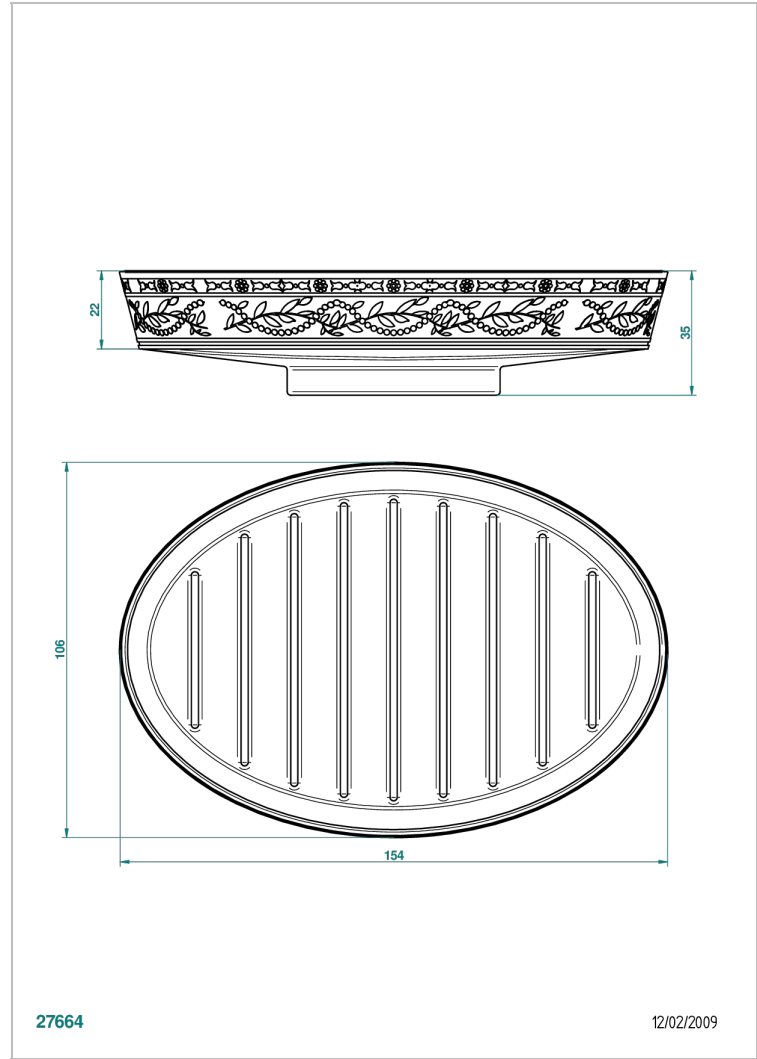

# MARQUISE GOLD DECOR

A7F-4607

Porcelain soap dish

THG<sup>®</sup>  
PARIS

27664

12/02/2009

## CHARACTERISTIC

- Marquise Gold decor
- Porcelain soap dish