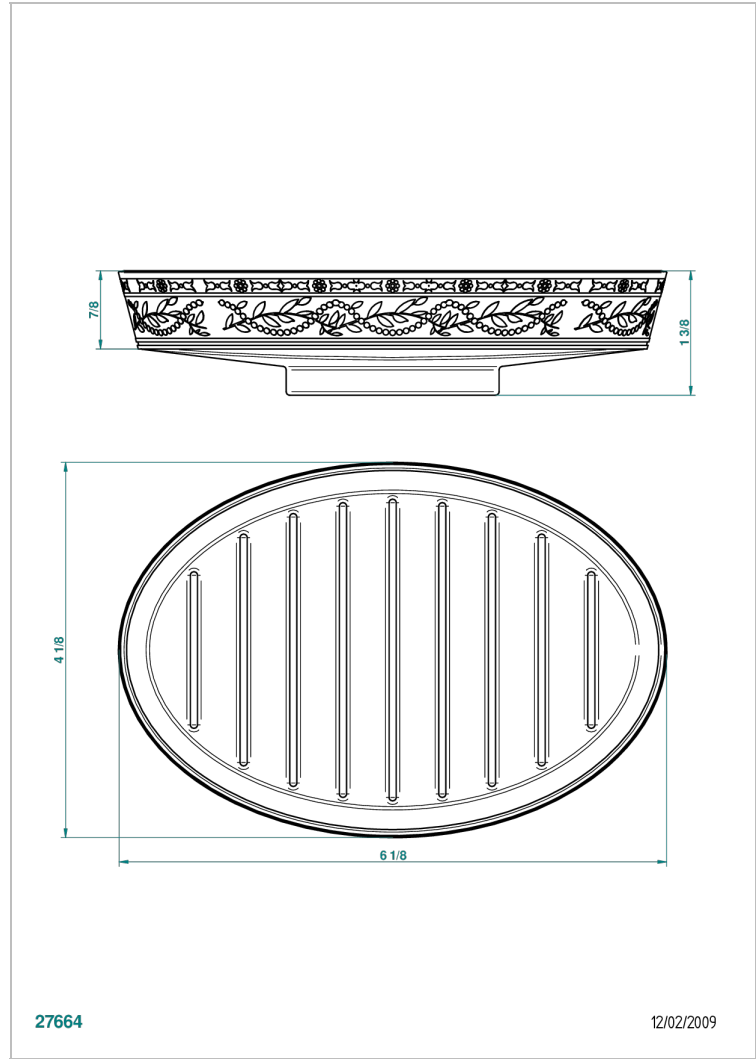

MARQUISE GOLD DECOR

A7F-4607

Porcelain soap dish

THG[®]
PARIS

27664

12/02/2009

CHARACTERISTIC

- Marquise Gold decor
- Porcelain soap dish

AVAILABLE FINITIONS

Black ceram - D30
Blush PVD - H62
Brass color PVD - H49
Brown bronze color PVD - F33
Chrome polished - A02
Chrome polished / gold polished - G02

Copper antique matt, coated - H07
Gold color PVD - H52
Gold mat - F07
Gold polished - F01
Graphite PVD - H64
Light coated bronze - D01