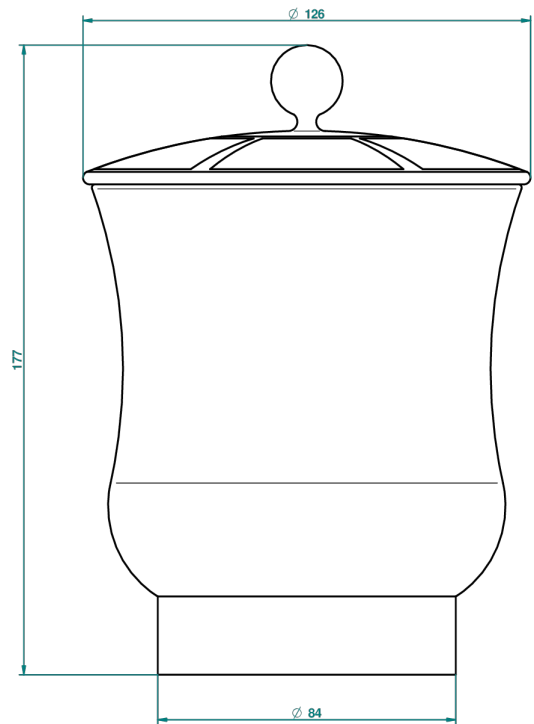

ITHAQUE PLATINUM DECOR

A7B-4621

Porcelain jar with lid medium size

THG[®]
PARIS

27645

12/02/2009

CHARACTERISTIC

- Ithaque Platinum decor
- Porcelain jar with lid medium size