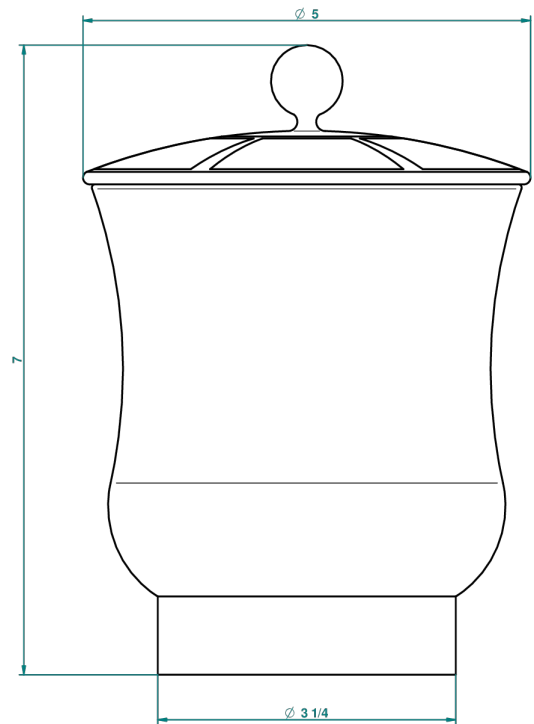

ITHAQUE PLATINUM DECOR

A7B-4621

Porcelain jar with lid medium size

THG[®]
PARIS

27645

12/02/2009

CHARACTERISTIC

- Ithaque Platinum decor
- Porcelain jar with lid medium size