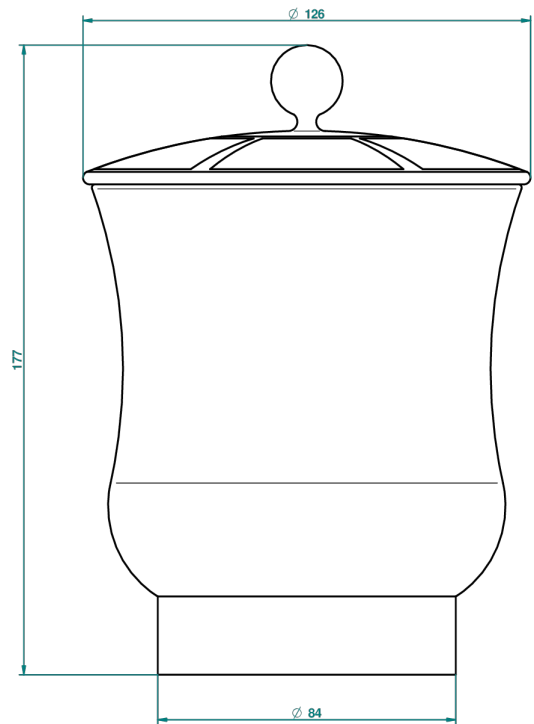

ITHAQUE PLATINUM DECOR

A7B-4621

Chinese lacquer plated box with porcelain cover, middle size

THG[®]
PARIS

27645

12/02/2009

CHARACTERISTIC

- Ithaque Platinum decor
- Chinese lacquer plated box with porcelain cover, middle size