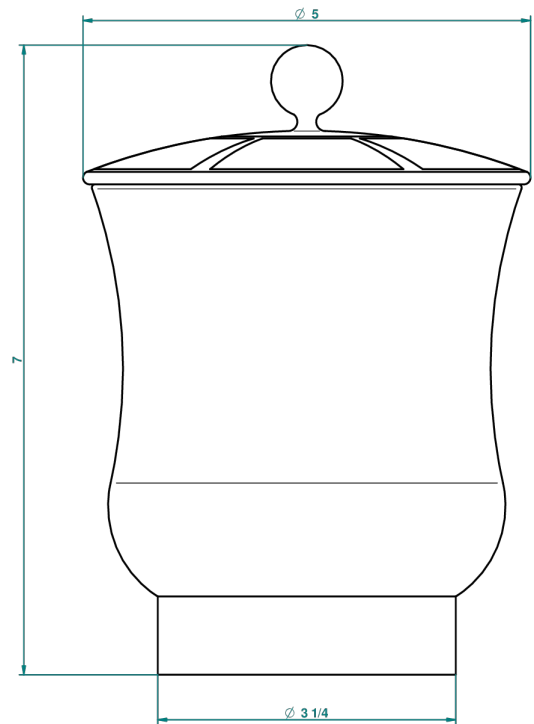

ITHAQUE PLATINUM DECOR

A7B-4621

Chinese lacquer plated box with porcelain cover, middle size

THG[®]
PARIS

27645

12/02/2009

CHARACTERISTIC

- Ithaque Platinum decor
- Chinese lacquer plated box with porcelain cover, middle size