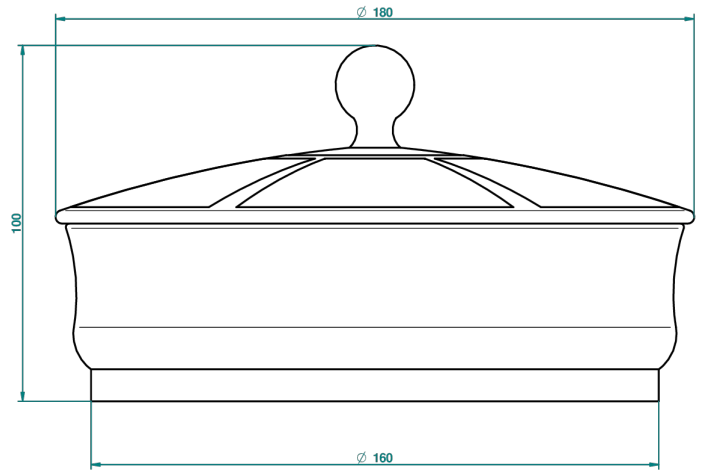

ITHAQUE PLATINUM DECOR

A7B-4623

Porcelain jar with lid large size

THG[®]
PARIS

27644

12/02/2009

CHARACTERISTIC

- Ithaque Platinum decor
- Porcelain jar with lid large size